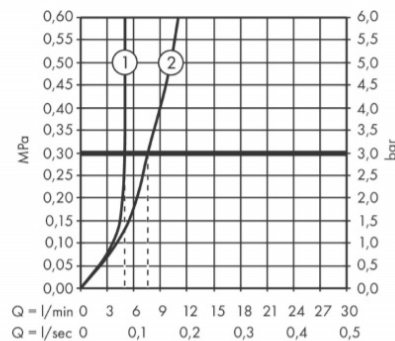

Add-ons :

- 2 x angle valve 1/2 x 3/8 w/ conical nut
- 1 x p-trap

Technology

Flowchart

- ① With flow limiter
- ② Without flow limiter

Flushing of pipe must be done before fittings are installed. Failure to do so voids the warranty.