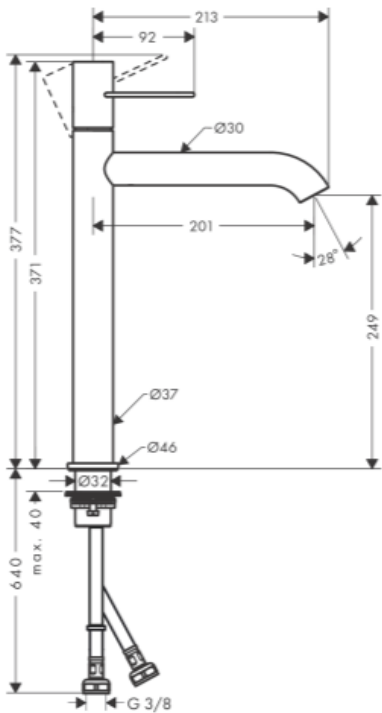

Brand : Axor, Germany
 Name : Uno Single Lever Basin Mixer 250 with Loop Handles for Wash Bowls
 Item Code : 38034.000
 Designer : Phoenix Design
 Color / Finish : Chrome
 Dimensions :

Product info:

- consists of: single lever basin mixer, non-closing waste set
- ComfortZone 250
- projection 201 mm
- normal spray
- flow rate at 3 bar: 5 l/min
- ceramic cartridge
- temperature limitation adjustable
- suitable for continuous flow water heaters

Add-ons :

- 2 x angle valve 1/2 x 3/8 w/ conical nut
- 1 x p-trap

Technology

Flowchart

- ① With flow limiter
- ② Without flow limiter

Flushing of pipe must be done before fittings are installed. Failure to do so voids the warranty.