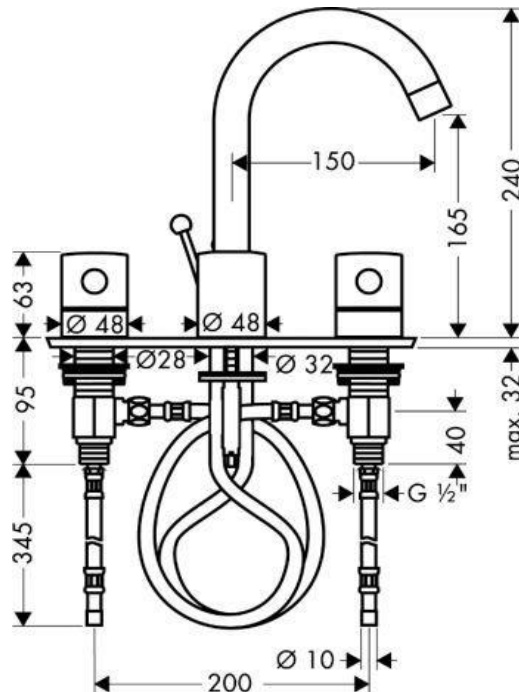

SPECIFICATION SHEET - fittings

BRAND:	AXOR®	Product Photo:
ORIGIN:	Germany	
SERIES:	Uno Zero	
PRODUCT DESCRIPTION:	3hole basin mixer Zero handle • with pop-up waste set G 1 ¼" • flow rate: 5 l/min	
MODEL No.	38033.000	
FINISH/COLOUR:	Chrome-plated	
DIMENSIONS:	240mm height 150mm spout projection	
OPTIONAL MATCHING PARTS:	2x angle valve ½"x10mm 1x basin waste trap 1¼"	

Technical Informations:

REMINDER:	Pipe flushing must be done before faucets are installed. Failure to do so voids the warranty. Do not use cleaners containing abrasive cleansers, ammonia, bleach, acids, waxes, alcohol, solvents or other products not recommended for chrome. All information is for reference only, installation shall always be based on the actual product delivered.