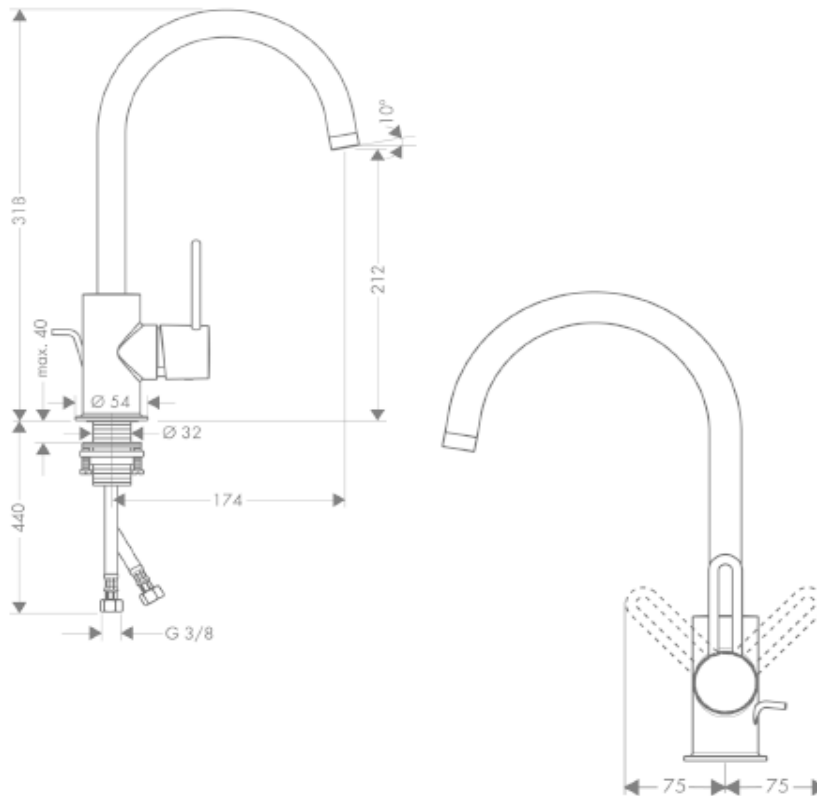

SPECIFICATION SHEET - fittings

BRAND:	AXOR®	Product Photo:
ORIGIN:	Germany	
SERIES:	Uno 2	
PRODUCT DESCRIPTION:	Basin mixer high spout • with pop-up waste set G 1 ¼" • ComfortZone 210 • flow rate: 5 l/min	
MODEL No.	38030.000	
FINISH/COLOUR:	Chrome-plated	
DIMENSIONS:	318mm height 174mm spout projection	
OPTIONAL MATCHING PARTS:	2x angle valve ½"x10mm 1x basin waste trap 1¼"	

Technical Informations:

REMINDER:	Pipe flushing must be done before faucets are installed. Failure to do so voids the warranty. Do not use cleaners containing abrasive cleansers, ammonia, bleach, acids, waxes, alcohol, solvents or other products not recommended for chrome. All information is for reference only, installation shall always be based on the actual product delivered.