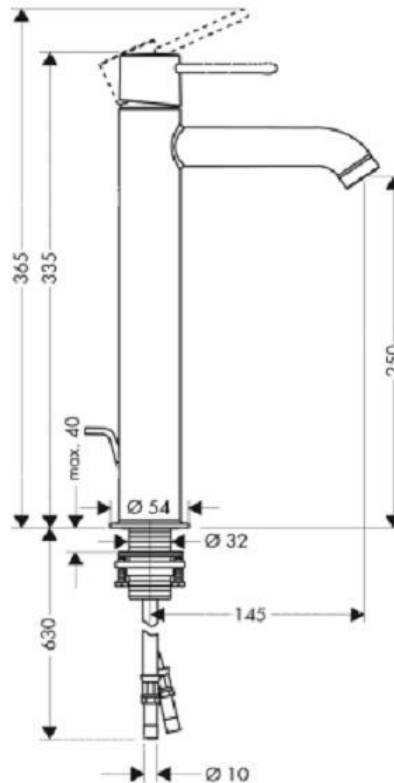

SPECIFICATION SHEET - fittings

BRAND:	AXOR®	Product Photo:
ORIGIN:	Germany	
SERIES:	Uno 2	
PRODUCT DESCRIPTION:	Washbowl mixer • with pop-up waste set G 1 ¼" • flow rate: 5 l/min	
MODEL No.	38025.000	
FINISH/COLOUR:	Chrome-plated	
DIMENSIONS:	335mm height 145mm spout projection	
OPTIONAL MATCHING PARTS:	2x angle valve ½"x10mm 1x basin waste trap 1¼"	

Technical Informations:

REMINDER:	Pipe flushing must be done before faucets are installed. Failure to do so voids the warranty. Do not use cleaners containing abrasive cleansers, ammonia, bleach, acids, waxes, alcohol, solvents or other products not recommended for chrome. All information is for reference only, installation shall always be based on the actual product delivered.