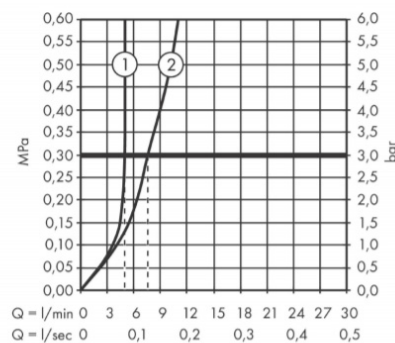

Add-ons :

- 2 x angle valve 1/2 x 3/8 w/ conical nut
- 1 x p-trap

Technology

Flowchart

① With flow limiter
 ② Without flow limiter

Flushing of pipe must be done before fittings are installed. Failure to do so voids the warranty.