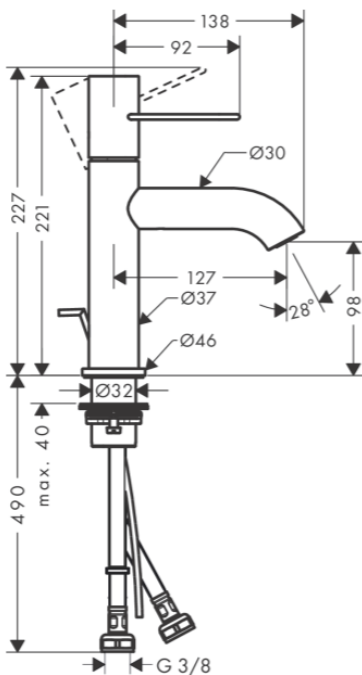

Brand : Axor, Germany
 Name : Uno Single Lever Basin Mixer 100 with Loop Handle
 Item Code : 38023.000
 Designer : Phoenix Design
 Color / Finish : Chrome
 Dimensions :

Product info:

- consists of: single lever basin mixer, pop-up waste set
- ComfortZone 100
- projection 127 mm
- normal spray
- flow rate at 3 bar: 5 l/min
- ceramic cartridge
- temperature limitation adjustable
- suitable for continuous flow water heater

Add-ons :

- 2 x angle valve 1/2 x 3/8 w/ conical nut
- 1 x p-trap

Technology

Flowchart

① With flow limiter
 ② Without flow limiter

Flushing of pipe must be done before fittings are installed. Failure to do so voids the warranty.