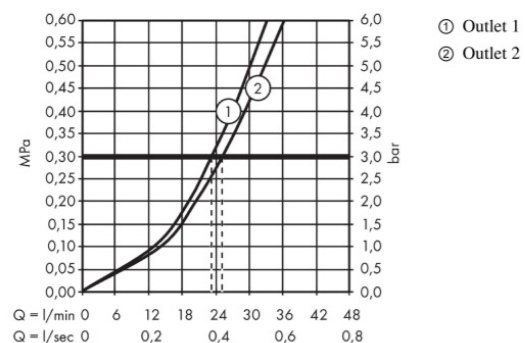

Brand : Axor, Germany
 Name : ShowerSelect Valve for 3 Functions SoftCube
 Item Code : 36773.000
 Designer :
 Color / Finish : Chrome
 Dimensions :

Product info:

- 3 functions
- simultaneous use of several outlets
- Select push-button on/off control for 3 outlets
- maximum flow rate at 3 bar: 30 l/min
- flow rate upper outlet: 26 l/min
- Flow rate left and right: 29 l/min
- Start/stop valve to operate the functions
- safety lock at 40° C
- valve is delivered with buttons Rain large, Waterfall hand shower

Add-ons :

- 1 x 01800.180 universal ibox
- 1 x 97759.000 coupling set

Technology

Flowchart

Flushing of pipe must be done before fittings are installed. Failure to do so voids the warranty.

Follow cleaning instructions and avoid using any harmful chemicals.