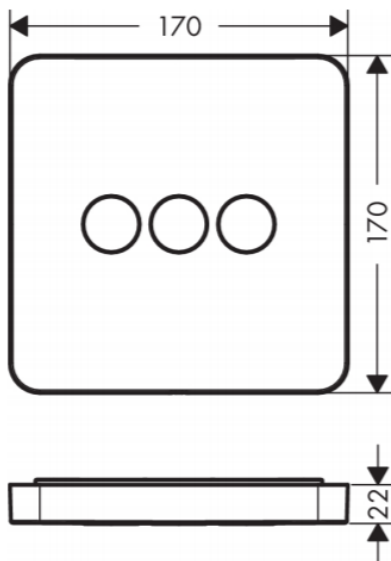

Brand : Axor, Germany
Name : ShowerSelect Valve for 3 Functions SoftCube
Item Code : 36773.000
Designer :
Color / Finish : Chrome
Dimensions :

Product info:

- 3 functions
- simultaneous use of several outlets
- Select push-button on/off control for 3 outlets
- maximum flow rate at 3 bar: 30 l/min
- flow rate upper outlet: 26 l/min
- Flow rate left and right: 29 l/min
- Start/stop valve to operate the functions
- safety lock at 40° C
- valve is delivered with buttons Rain large, Waterfall hand shower

Add-ons :

- 1 x 01800.180 universal ibox
- 1 x 97759.000 coupling set

Technology

Flowchart

Flushing of pipe must be done before fittings are installed. Failure to do so voids the warranty.

Follow cleaning instructions and avoid using any harmful chemicals.

All information is for reference only. Installation shall always be based on the specs provided with actual delivered items.

For more info, visit www.kuysen.com