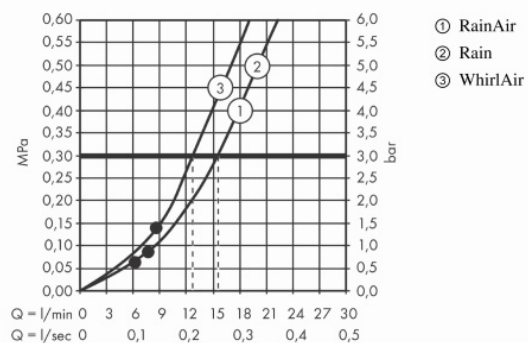

The consumption was measured in combination with the appropriate fittings (thermostat/mixer/in-wall valve) to reflect actual application in practice.

Flushing of pipe must be done before fittings are installed. Failure to do so voids the warranty.

Follow cleaning instructions and avoid using any harmful chemicals.

All information is for reference only. Installation shall always be based on the specs provided with actual delivered items.

For more info, visit www.kuysen.com