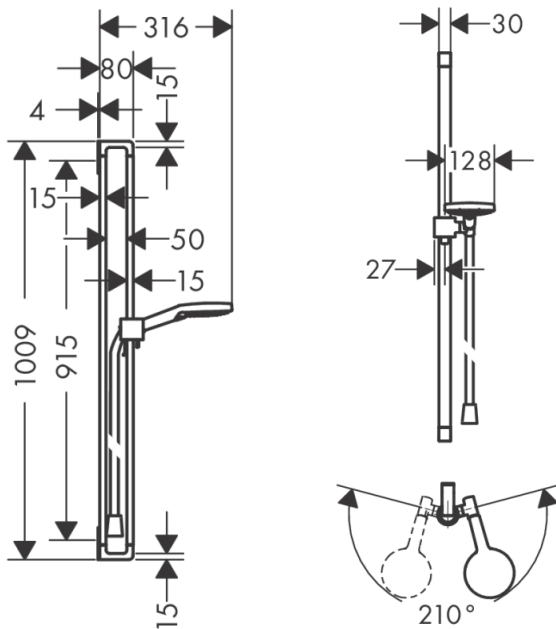

Brand : Axor, Germany  
 Name : Citterio E Shower Bar Set  
 Item Code : 36735.000  
 Designer : Antonio Citterio  
 Color / Finish : Chrome  
 Dimensions :

#### Product info:

- consists of: hand shower, shower bar, shower hose, hand shower holder
- shower head size: 120 mm
- spray type: Rain, RainAir, WhirlAir
- convenient diversion via Select button
- pivot connector prevent hose from tangling
- maximum flow rate at 3 bar: 15 l/min
- bar width: 30 mm
- wall supports of metal