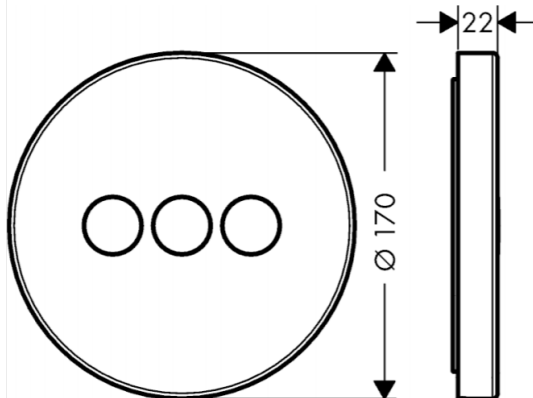

Brand : Axor, Germany
Name : ShowerSelect Valve for Concealed Installation Round for 3 Functions
Item Code : 36727.000
Designer :
Color / Finish : Chrome
Dimensions :

Product info:

- 3 functions
- Select push-button on/off control for 3 outlets
- simultaneous use of several outlets
- maximum flow rate at 3 bar: 30 l/min
- flow rate upper outlet: 26 l/min
- Flow rate left and right: 29 l/min
- Start/stop valve to operate the functions
- safety lock at 40° C
- valve is delivered with buttons Rain large, Waterfall, hand shower

Add-ons :

- 1 x 01800.180 universal ibox
- 1 x 97759.000 coupling set

Technology

Flowchart

Flushing of pipe must be done before fittings are installed. Failure to do so voids the warranty.

Follow cleaning instructions and avoid using any harmful chemicals.

All information is for reference only. Installation shall always be based on the specs provided with actual delivered items.

For more info, visit www.kuysen.com