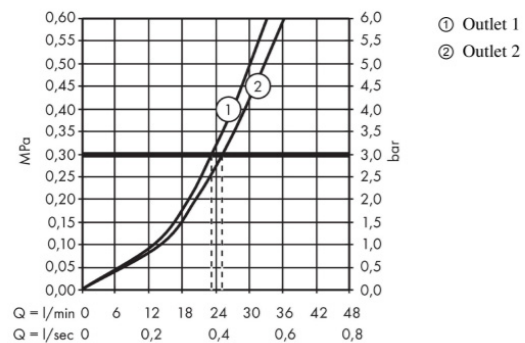

Brand : Axor, Germany
 Name : ShowerSelect Valve for Concealed Installation Round for 3 Functions
 Item Code : 36727.000
 Designer :
 Color / Finish : Chrome
 Dimensions :

Product info:

- 3 functions
- Select push-button on/off control for 3 outlets
- simultaneous use of several outlets
- maximum flow rate at 3 bar: 30 l/min
- flow rate upper outlet: 26 l/min
- Flow rate left and right: 29 l/min
- Start/stop valve to operate the functions
- safety lock at 40° C
- valve is delivered with buttons Rain large, Waterfall, hand shower

Add-ons :

- 1 x 01800.180 universal ibox
- 1 x 97759.000 coupling set

Technology

Flowchart

Flushing of pipe must be done before fittings are installed. Failure to do so voids the warranty.

Follow cleaning instructions and avoid using any harmful chemicals.