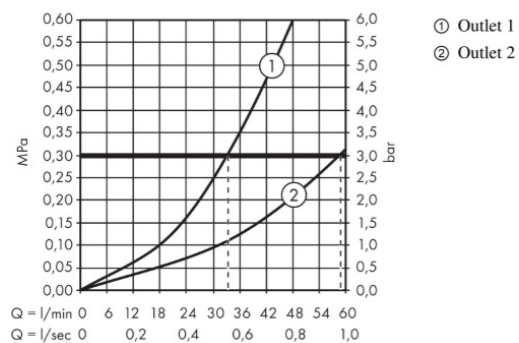

Brand : Axor, Germany
 Name : ShowerSelect Thermostat HighFlow Round for 1 Function and 1 Additional
 Item Code : 36726.000
 Designer :
 Color / Finish : Chrome
 Dimensions :

Product info:

- 1 function and 1 additional outlet
- Select push-button on/off control for 1 outlet
- flow rate hand shower connection at 3 bar: 34 l/min
- flow rate upper outlet: 59 l/min
- thermostat cartridge
- safety lock at 40° C
- temperature limitation adjustable
- connection type: basic set
- Thermostat is delivered with button hand shower

Add-ons :

- 1 x 01800.180 universal ibox
- 1 x 97759.000 coupling set

Technology

Flowchart

Flushing of pipe must be done before fittings are installed. Failure to do so voids the warranty.

Follow cleaning instructions and avoid using any harmful chemicals.