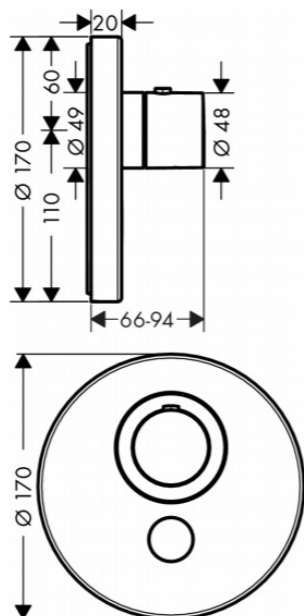

Brand : Axor, Germany
 Name : ShowerSelect Thermostat HighFlow Round for 1 Function and 1 Additional
 Item Code : 36726.000
 Designer :
 Color / Finish : Chrome
 Dimensions :

Product info:

- 1 function and 1 additional outlet
- Select push-button on/off control for 1 outlet
- flow rate hand shower connection at 3 bar: 34 l/min
- flow rate upper outlet: 59 l/min
- thermostat cartridge
- safety lock at 40° C
- temperature limitation adjustable
- connection type: basic set
- Thermostat is delivered with button hand shower

Add-ons :

- 1 x 01800.180 universal ibox
- 1 x 97759.000 coupling set

Technology

Flowchart

Flushing of pipe must be done before fittings are installed. Failure to do so voids the warranty.

Follow cleaning instructions and avoid using any harmful chemicals.