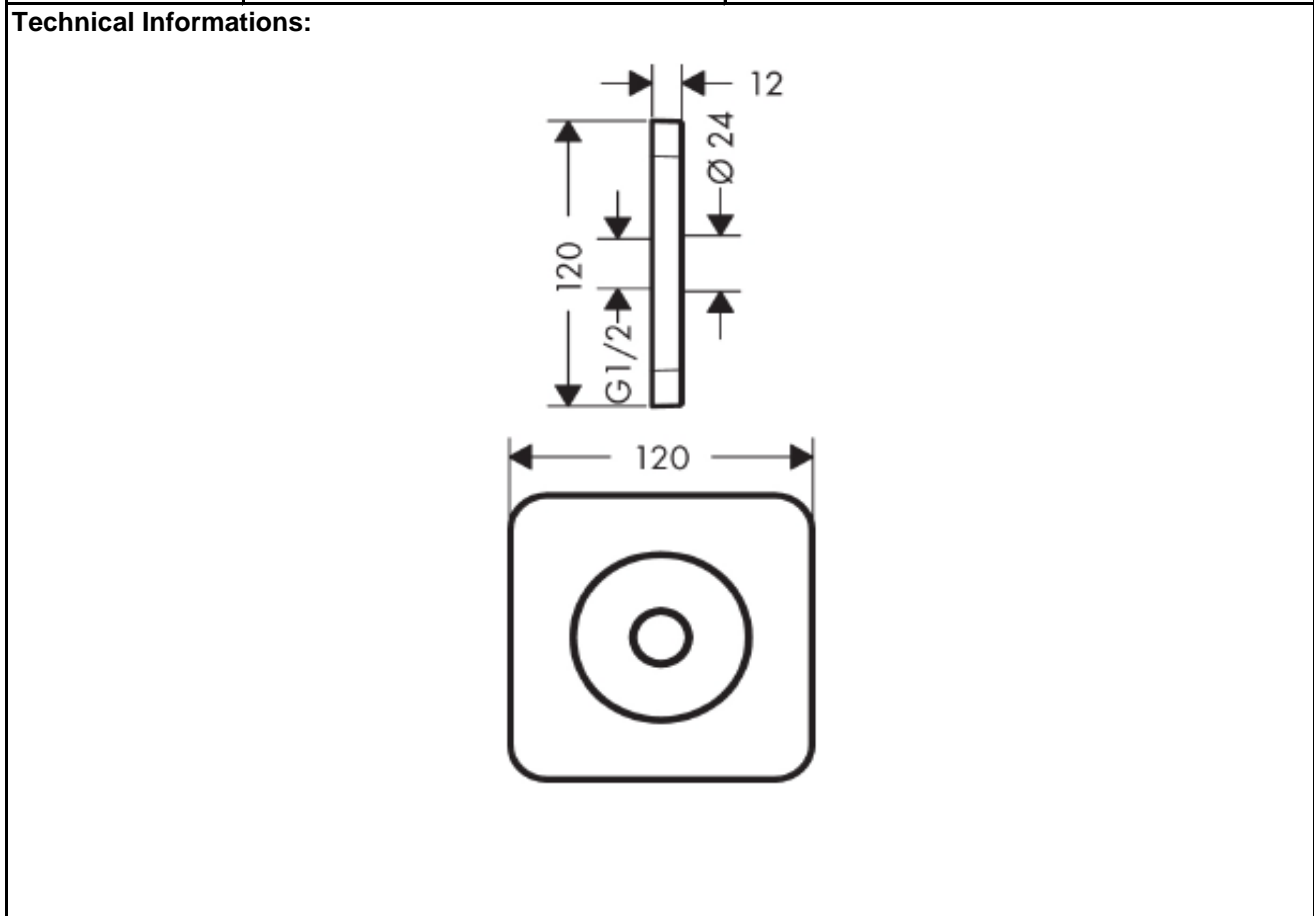

SPECIFICATION SHEET - fittings

| | | |
|---------------------------------|-------------------------|--|
| BRAND: | AXOR[®] | Product Photo:  |
| ORIGIN: | Germany | |
| SERIES: | Citterio E | |
| PRODUCT DESCRIPTION: | Wall plate | |
| MODEL No. | 36725.000 | |
| FINISH/COLOUR: | Chrome-plated | |
| DIMENSIONS: | 120mm x 120mm | |
| OPTIONAL MATCHING PARTS: | | |