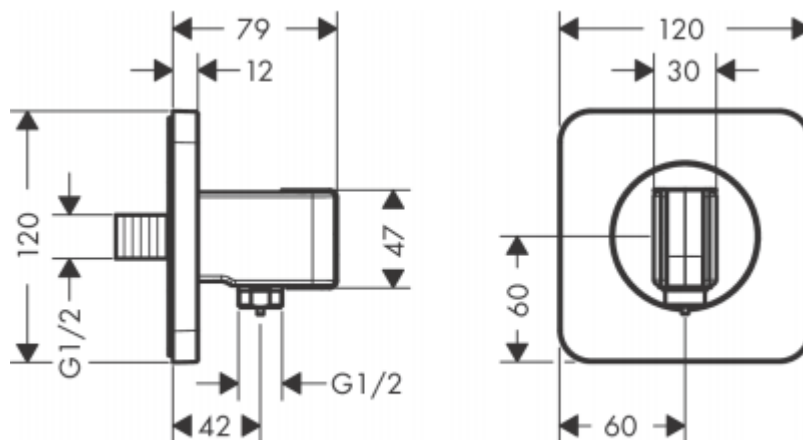

Brand : Axor, Germany
 Name : Citterio E Porter Unit 120/120
 Item Code : 36724.000
 Designer : Antonio Citterio
 Color / Finish : Chrome
 Dimensions :

Product info:

- metal connection angle
- integrated support function
- non-return valve
- installation: wall
- in a joined installation (10 mm distance) we recommend for perfect handling only the horizontal installation
- in a joined installation (10 mm distance), the basic set no.28486180 must be used
- in a freely-arranged installation (distance greater than 10 mm), no basic set is required
- hose nut: for shower hoses with conical nut on both sides