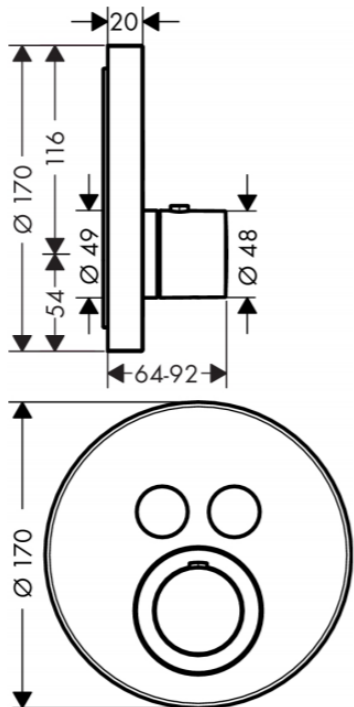

Brand : Axor, Germany
Name : ShowerSelect Thermostat for Concealed Installation 2 Functions
Item Code : 36723.000
Designer :
Color / Finish : Chrome
Dimensions :

Product info:

- 2 functions
- Select push-button on/off control for 2 outlets
- simultaneous use of several outlets
- flow rate upper outlet: 25 l/min
- flow rate lower outlet: 23 l/min
- thermostat cartridge
- safety lock at 40° C
- temperature limitation adjustable
- thermostat is delivered with buttons Rain large and hand shower

Add-ons :

- 1 x 01800.180 universal ibox
- 1 x 97759.000 coupling set

Technology

Flowchart

Flushing of pipe must be done before fittings are installed. Failure to do so voids the warranty.

Follow cleaning instructions and avoid using any harmful chemicals.

All information is for reference only. Installation shall always be based on the specs provided with actual delivered items.

For more info, visit www.kuysen.com