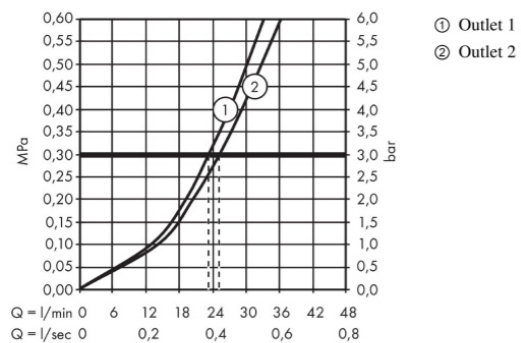

Technology

Flowchart