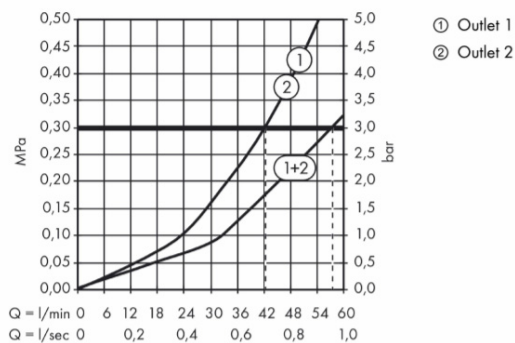

Flowchart

Flushing of pipe must be done before fittings are installed. Failure to do so voids the warranty.

Follow cleaning instructions and avoid using any harmful chemicals.

All information is for reference only. Installation shall always be based on the specs provided with actual delivered items.

For more info, visit www.kuysen.com