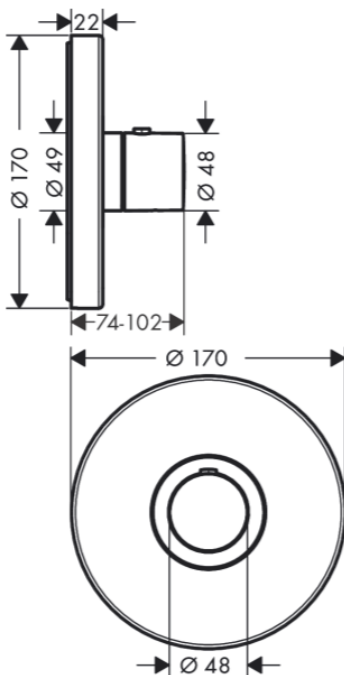

Brand : Axor, Germany
Name : ShowerSelect Thermostat HighFlow For Concealed Installation Round
Item Code : 36721.000
Designer :
Color / Finish : Chrome
Dimensions :

Product info:

- maximum flow rate at 3 bar: 59 l/min
- flow rate upper outlet: 42 l/min
- flow rate lower outlet: 42 l/min
- thermostat cartridge
- safety lock at 40° C
- temperature limitation adjustable
- connection type: basic set

Add-ons :

- 1 x 01800.180 universal ibox
- 1 x 97759.000 coupling set

Flowchart

Flushing of pipe must be done before fittings are installed. Failure to do so voids the warranty.

Follow cleaning instructions and avoid using any harmful chemicals.

All information is for reference only. Installation shall always be based on the specs provided with actual delivered items.

For more info, visit www.kuysen.com