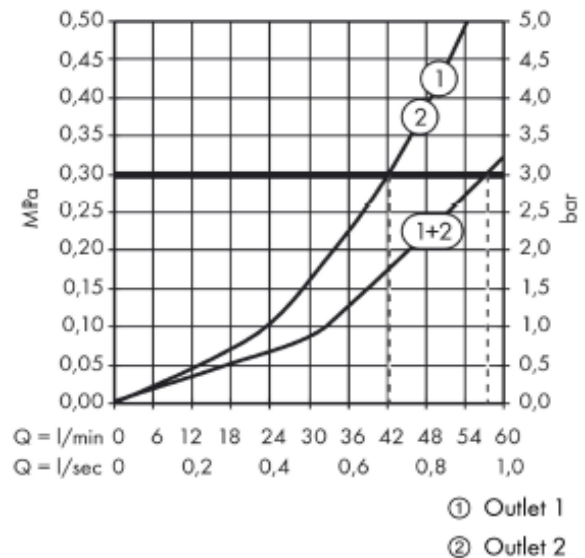

Technical Informations:

REMINDER:	Pipe flushing must be done before faucets are installed. Failure to do so voids the warranty.
	Do not use cleaners containing abrasive cleansers, ammonia, bleach, acids, waxes, alcohol, solvents or other products not recommended for chrome.
	All information is for reference only, installation shall always be based on the actual product delivered.