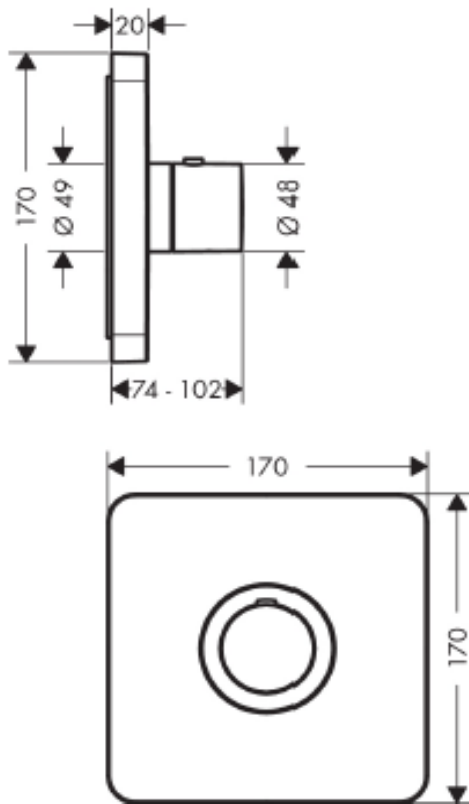

Technical Informations:

REMINDER:	Pipe flushing must be done before faucets are installed. Failure to do so voids the warranty.
	Do not use cleaners containing abrasive cleansers, ammonia, bleach, acids, waxes, alcohol, solvents or other products not recommended for chrome.
	All information is for reference only, installation shall always be based on the actual product delivered.