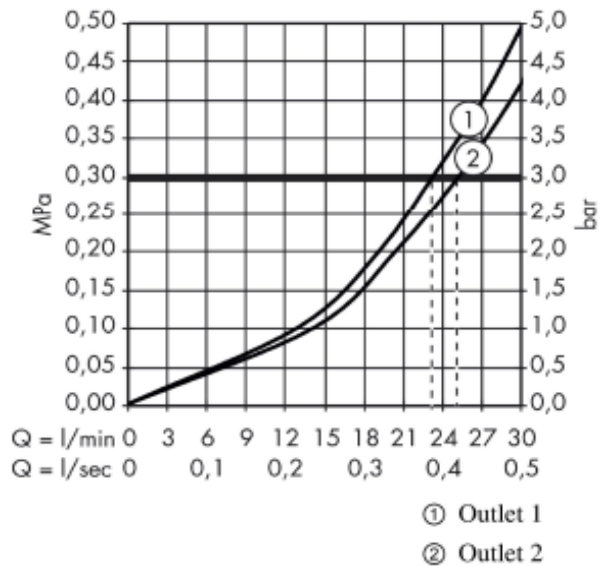

Technical Informations:

REMINDER:	Pipe flushing must be done before faucets are installed. Failure to do so voids the warranty.
	Do not use cleaners containing abrasive cleansers, ammonia, bleach, acids, waxes, alcohol, solvents or other products not recommended for chrome.
	All information is for reference only, installation shall always be based on the actual product delivered.