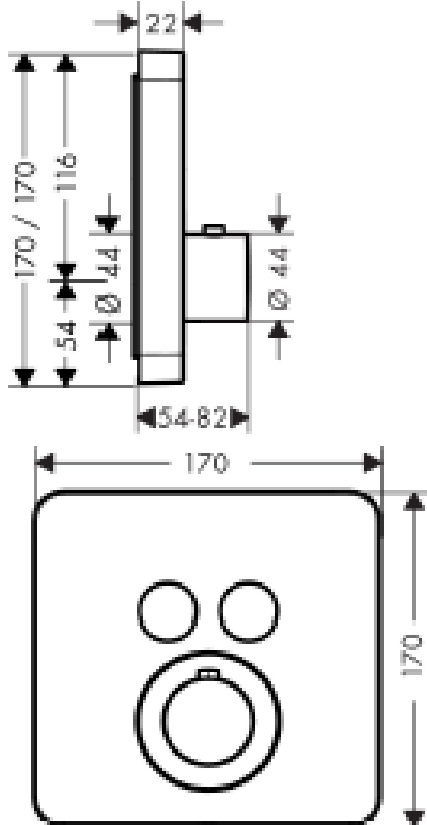

Technical Informations:

REMINDER:	Pipe flushing must be done before faucets are installed. Failure to do so voids the warranty.
	Do not use cleaners containing abrasive cleansers, ammonia, bleach, acids, waxes, alcohol, solvents or other products not recommended for chrome.
	All information is for reference only, installation shall always be based on the actual product delivered.