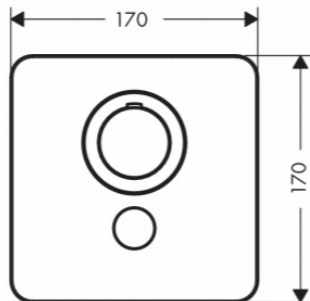

Brand : Axor, Germany
Name : ShowerSelect Thermostat HighFlow for 1 Function and Additional Outlet
Item Code : 36706.000
Designer :
Color / Finish : Chrome
Dimensions :

Product info:

- 1 function and 1 additional outlet
- Select push-button on/off control for 1 outlet
- flow rate hand shower connection at 3 bar: 34 l/min
- flow rate upper outlet: 59 l/min
- thermostat cartridge
- safety lock at 40° C
- temperature limitation adjustable
- Thermostat is delivered with button hand shower

Add-ons :

- 1 x 01800.180 universal ibox
- 1 x 97759.000 coupling set

Technology

Flowchart

Flushing of pipe must be done before fittings are installed. Failure to do so voids the warranty.

Follow cleaning instructions and avoid using any harmful chemicals.

All information is for reference only. Installation shall always be based on the specs provided with actual delivered items.

For more info, visit www.kuysen.com