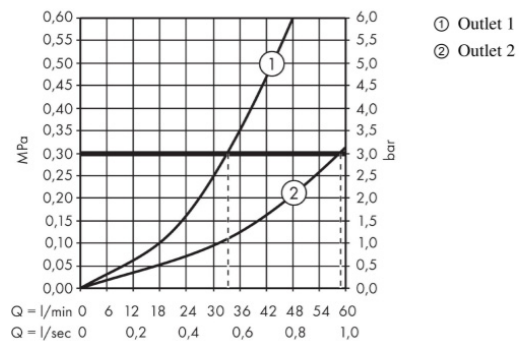

Brand : Axor, Germany
 Name : ShowerSelect Thermostat HighFlow for 1 Function and Additional Outlet
 Item Code : 36706.000
 Designer :
 Color / Finish : Chrome
 Dimensions :

Product info:

- 1 function and 1 additional outlet
- Select push-button on/off control for 1 outlet
- flow rate hand shower connection at 3 bar: 34 l/min
- flow rate upper outlet: 59 l/min
- thermostat cartridge
- safety lock at 40° C
- temperature limitation adjustable
- Thermostat is delivered with button hand shower

Add-ons :

- 1 x 01800.180 universal ibox
- 1 x 97759.000 coupling set

Technology

Flowchart

Flushing of pipe must be done before fittings are installed. Failure to do so voids the warranty.

Follow cleaning instructions and avoid using any harmful chemicals.