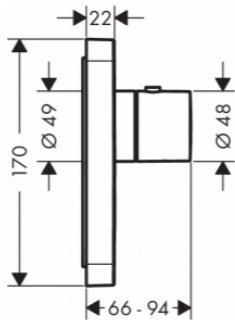

Brand : Axor, Germany
 Name : ShowerSelect Thermostat HighFlow for 1 Function and Additional Outlet
 Item Code : 36706.000
 Designer :
 Color / Finish : Chrome
 Dimensions :

Product info:

- 1 function and 1 additional outlet
- Select push-button on/off control for 1 outlet
- flow rate hand shower connection at 3 bar: 34 l/min
- flow rate upper outlet: 59 l/min
- thermostat cartridge
- safety lock at 40° C
- temperature limitation adjustable
- Thermostat is delivered with button hand shower

Add-ons :

- 1 x 01800.180 universal ibox
- 1 x 97759.000 coupling set

Technology

Flowchart

Flushing of pipe must be done before fittings are installed. Failure to do so voids the warranty.

Follow cleaning instructions and avoid using any harmful chemicals.