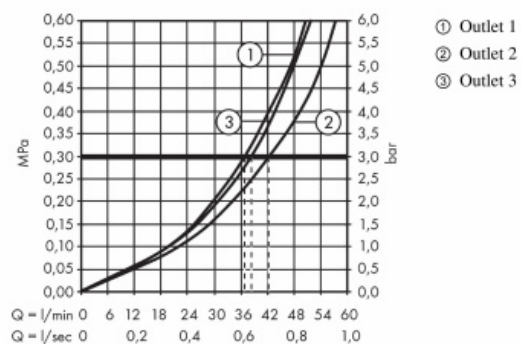

Flowchart

Flushing of pipe must be done before fittings are installed. Failure to do so voids the warranty.

Follow cleaning instructions and avoid using any harmful chemicals.

All information is for reference only. Installation shall always be based on the specs provided with actual delivered items.

For more info, visit www.kuysen.com