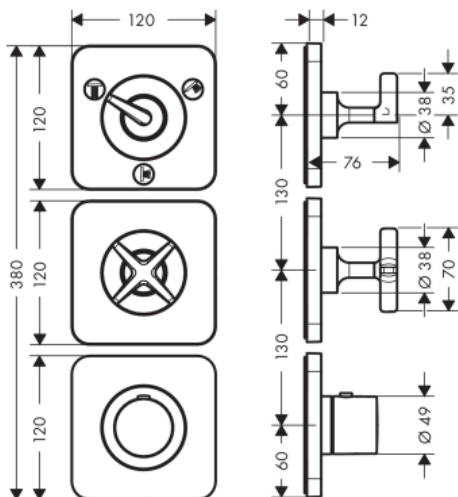

Brand : Axor, Germany
 Name : Citterio E Thermostatic Module 380/120
 Concealed Installation, 3 functions
 Item Code : 36704.000
 Designer : Antonio Citterio
 Color / Finish : Chrome
 Dimensions :

Product info:

- consists of: shower thermostat, shut-off/ diverter valve, shut-off valve
- 3 functions
- simultaneous utilization by 2 outlets
- thermostat cartridge
- safety lock at 40° C
- temperature limitation adjustable
- combination of highflow thermostat with shut-off valve and Quattro diverter valve for controlling 3 consumers
- connection type: basic set
- connection dimension: DN20

Add-ons :

- 1 x 36708.180 basic set for thermostatic module 380/120

Flowchart

Flushing of pipe must be done before fittings are installed. Failure to do so voids the warranty.

Follow cleaning instructions and avoid using any harmful chemicals.