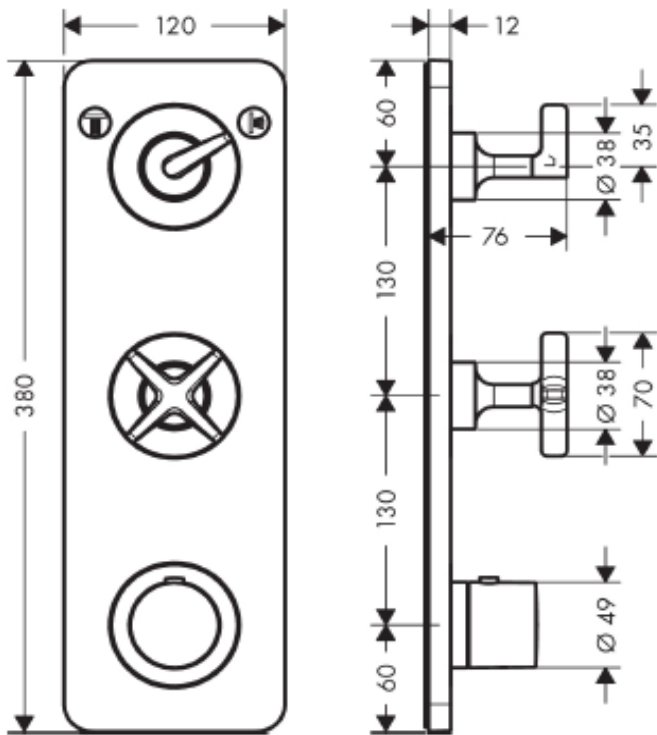

Technical Informations:

REMINDER:	Pipe flushing must be done before faucets are installed. Failure to do so voids the warranty.
	Do not use cleaners containing abrasive cleansers, ammonia, bleach, acids, waxes, alcohol, solvents or other products not recommended for chrome.
	All information is for reference only, installation shall always be based on the actual product delivered.