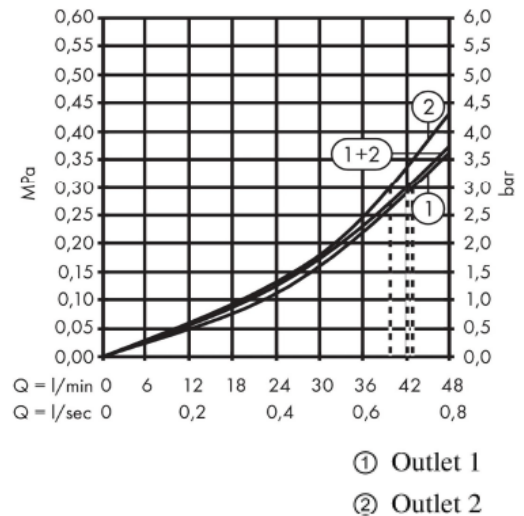

Technical Informations:

REMINDER:	Pipe flushing must be done before faucets are installed. Failure to do so voids the warranty.
	Do not use cleaners containing abrasive cleansers, ammonia, bleach, acids, waxes, alcohol, solvents or other products not recommended for chrome.
	All information is for reference only, installation shall always be based on the actual product delivered.