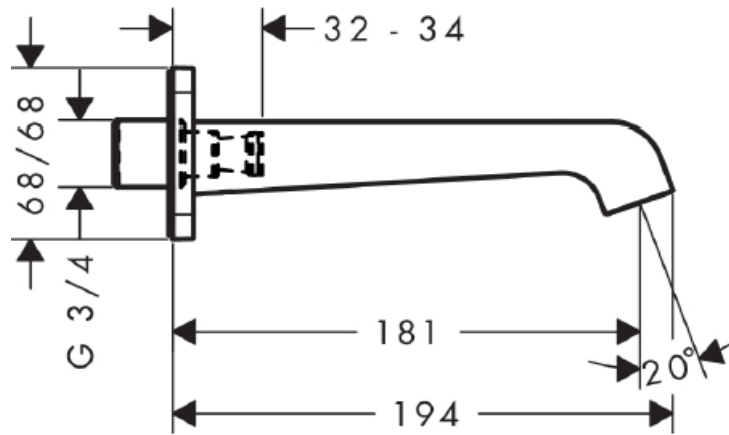

SPECIFICATION SHEET - fittings

BRAND:	AXOR®	Product Photo:
ORIGIN:	Germany	
SERIES:	Citterio E	
PRODUCT DESCRIPTION:	Bath spout • flow rate: 22 l/min	
MODEL No.	36425.000	
FINISH/COLOUR:	Chrome-plated	
DIMENSIONS:	194mm L 181mm spout projection	
OPTIONAL MATCHING PARTS:		

Technical Informations:

REMINDER:	Pipe flushing must be done before faucets are installed. Failure to do so voids the warranty.
	Do not use cleaners containing abrasive cleansers, ammonia, bleach, acids, waxes, alcohol, solvents or other products not recommended for chrome.
	All information is for reference only, installation shall always be based on the actual product delivered.