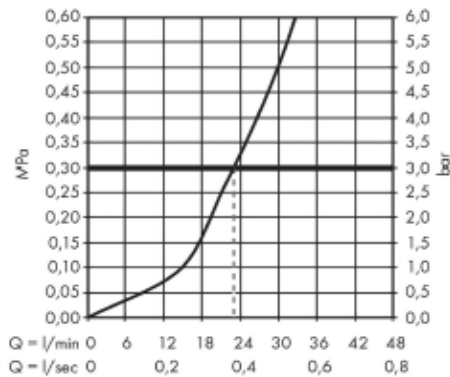

SPECIFICATION SHEET - fittings

BRAND:	AXOR®	Product Photo:
ORIGIN:	Germany	
SERIES:	Citterio E	
PRODUCT DESCRIPTION:	Bath spout • flow rate: 22 l/min	
MODEL No.	36425.000	
FINISH/COLOUR:	Chrome-plated	
DIMENSIONS:	194mm L 181mm spout projection	
OPTIONAL MATCHING PARTS:		

Technical Informations:

REMINDER:	Pipe flushing must be done before faucets are installed. Failure to do so voids the warranty.
	Do not use cleaners containing abrasive cleansers, ammonia, bleach, acids, waxes, alcohol, solvents or other products not recommended for chrome.
	All information is for reference only, installation shall always be based on the actual product delivered.