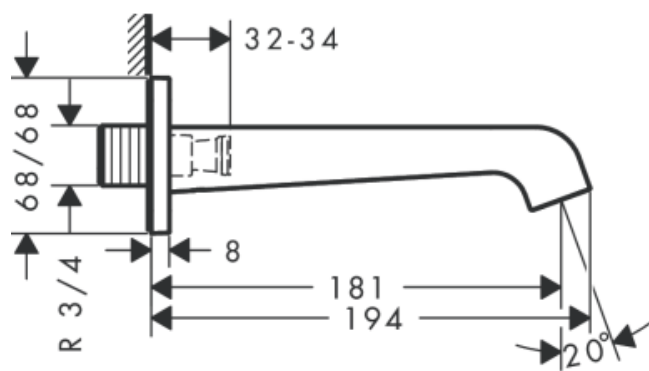

Brand : Axor, Germany  
 Name : Citterio E Bath Spout  
 Item Code : 36425.000  
 Designer : Antonio Citterio  
 Color / Finish : Chrome  
 Dimensions :

**Product info:**

- connection type: G 3/4
- projection 181 mm
- flow rate: 22 l/min
- spray type: laminar spray

### Flowchart

The consumption was measured in combination with the appropriate fittings (thermostat/mixer/ in-wall valve) to reflect actual application in practice.

Flushing of pipe must be done before fittings are installed. Failure to do so voids the warranty.