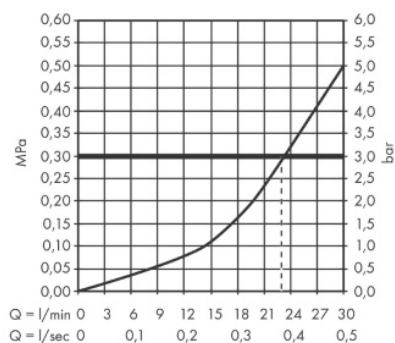

Brand : Axor, Germany  
 Name : Citterio E Bath Spout  
 Item Code : 36425.000  
 Designer : Antonio Citterio  
 Color / Finish : Chrome  
 Dimensions :

**Product info:**

- connection type: G 3/4
- projection 181 mm
- flow rate: 22 l/min
- spray type: laminar spray

### Flowchart

The consumption was measured in combination with the appropriate fittings (thermostat/mixer/ in-wall valve) to reflect actual application in practice.

Flushing of pipe must be done before fittings are installed. Failure to do so voids the warranty.