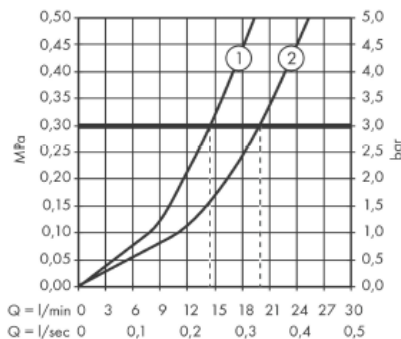

Technical Informations:

- ① Hand shower
- ② Bath Spout

REMINDER: Pipe flushing must be done before faucets are installed. Failure to do so voids the warranty.
Do not use cleaners containing abrasive cleansers, ammonia, bleach, acids, waxes, alcohol, solvents or other products not recommended for chrome.
All information is for reference only, installation shall always be based on the actual product delivered.