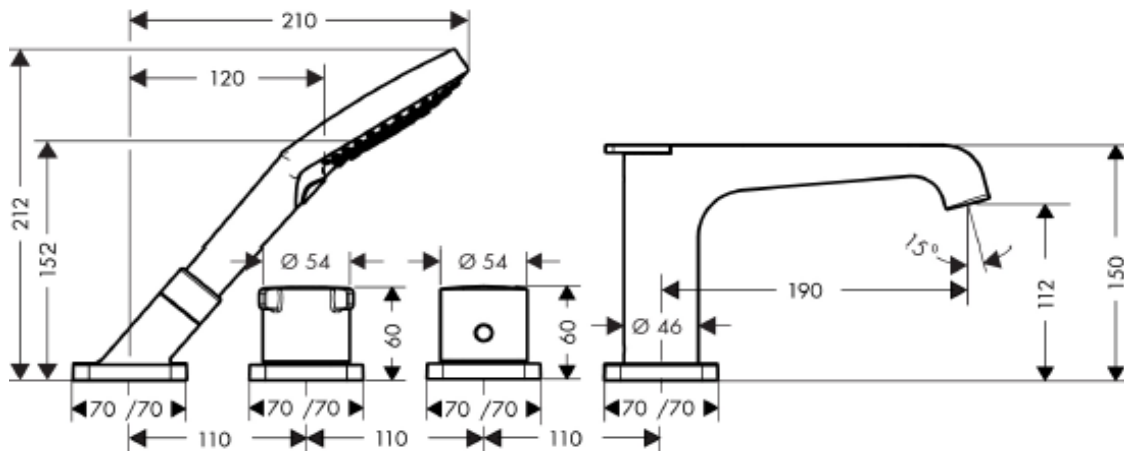

## SPECIFICATION SHEET - fittings

<b>BRAND:</b>	<b>AXOR®</b>
<b>ORIGIN:</b>	Germany
<b>SERIES:</b>	<b>Citterio E</b>
<b>PRODUCT DESCRIPTION:</b>	Finish set for 15465.180 4-hole tile mounted thermostatic bath mixer • flow rate: 20 l/min
<b>MODEL No.</b>	36410.000
<b>FINISH/COLOUR:</b>	Chrome-plated
<b>DIMENSIONS:</b>	190mm spout projection
<b>OPTIONAL MATCHING PARTS:</b>	

**Technical Informations:**

- ① Hand shower
- ② Bath Spout

**REMINDER:** Pipe flushing must be done before faucets are installed. Failure to do so voids the warranty.  
 Do not use cleaners containing abrasive cleansers, ammonia, bleach, acids, waxes, alcohol, solvents or other products not recommended for chrome.  
 All information is for reference only, installation shall always be based on the actual product delivered.