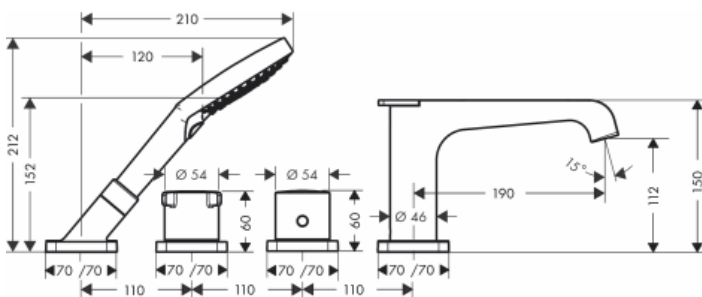

Brand : Axor, Germany  
 Name : Citterio E 4-hole Tile Mounted  
 Thermostatic Bath Mixer  
 Item Code : 36410.000  
 Designer : Antonio Citterio  
 Color / Finish : Chrome  
 Dimensions :

**Product info:**

- consists of: 4-hole tile mounted bath mixer, hand shower, Secuflex hose set
- projection 190 mm
- 2 functions
- diversion between outlets via diverter knob
- spray type mixer: laminar spray
- spray type hand shower: Rain, RainAir, WhirlAir
- maximum pull-out length of hand shower: 1.10 m
- flow rate: 20 l/min
- min. operating pressure: 1 bar / max. 10 bar
- safety lock at 40° C
- temperature limitation adjustable
- non-return valve
- with automatic resetting

**Add-ons :**

- 1 x 15465.180 basic set 4hole rim mixer