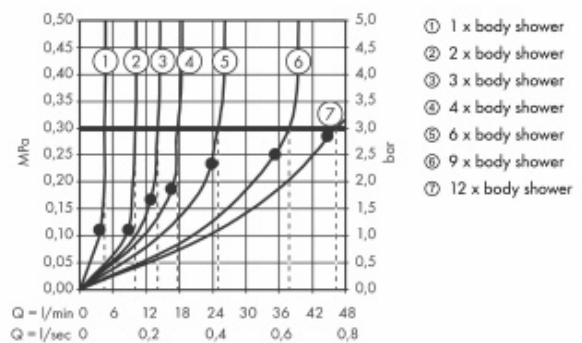

Flushing of pipe must be done before fittings are installed. Failure to do so voids the warranty.

Follow cleaning instructions and avoid using any harmful chemicals.

All information is for reference only. Installation shall always be based on the specs provided with actual delivered items.

For more info, visit www.kuysen.com