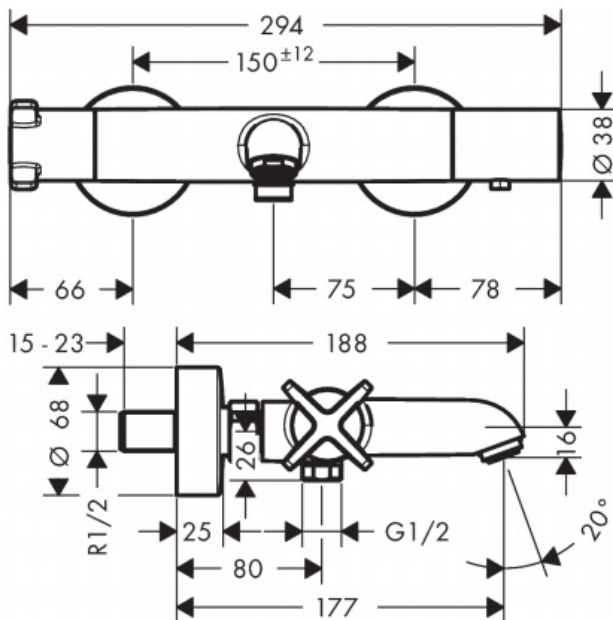

Brand : Axor, Germany  
 Name : Citterio E Bath Thermostat for Exposed Installation  
 Item Code : 36140.000  
 Designer : Antonio Citterio  
 Color / Finish : Chrome  
 Dimensions :

#### Product info:

- projection 177 mm
- 2 functions
- will not run two outlets at same time
- center distance: 150 ± 16 mm
- spray type mixer: normal spray
- flow rate: 20 l/min
- min. operating pressure: 1 bar
- max. operating pressure: 10 bar
- thermostat cartridge, shut-off/ diverter valve
- safety lock at 40° C
- temperature limitation adjustable
- non-return valve
- connection type: s-shaped connections