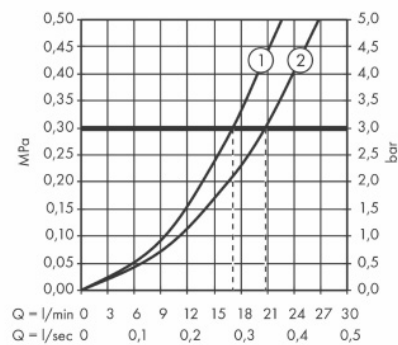

- ① Shower outlet with 1B-resistance
- ② Tub outlet

Flushing of pipe must be done before fittings are installed. Failure to do so voids the warranty.

Follow cleaning instructions and avoid using any harmful chemicals.

All information is for reference only. Installation shall always be based on the specs provided with actual delivered items.

For more info, visit www.kuysen.com