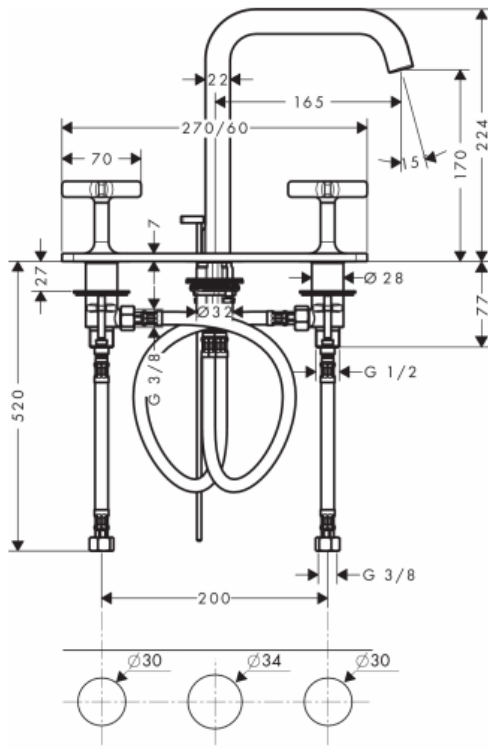

Brand : Axor, Germany  
 Name : Citterio E 3-hole Basin Mixer 170 with Plate  
 Item Code : 36116.300  
 Designer : Antonio Citterio  
 Color / Finish : Polished Red Gold  
 Dimensions :

**Product info:**

- consists of: 3-hole basin mixer, pop-up waste set
- ComfortZone 170
- projection 165 mm
- spray type: normal spray
- flow rate at 3 bar: 5 l/min
- ceramic valves hot/ cold 180°
- suitable for continuous flow water heaters

**Add-ons :**

- 2 x angle valve 1/2 x 3/8 w/ conical nut
- 1 x p-trap