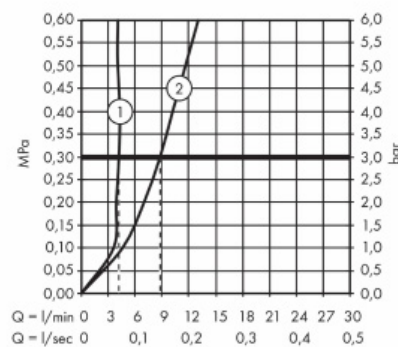

Technology

Flowchart