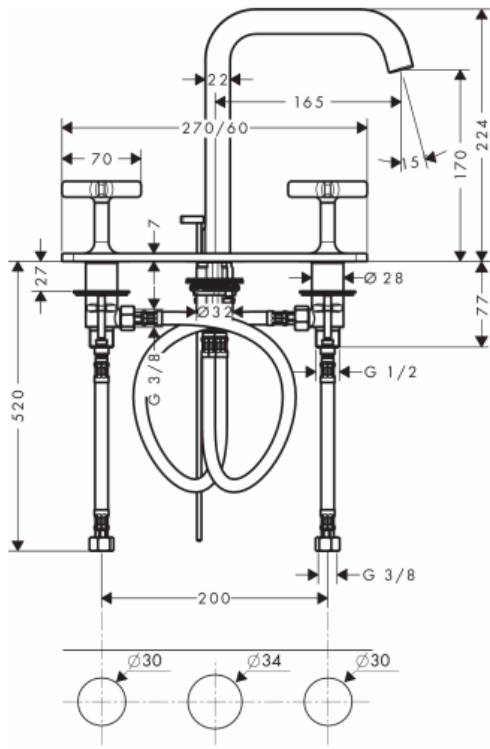

Brand : Axor, Germany
 Name : Citterio E 3-hole Basin Mixer 170 with Plate
 Item Code : 36116.000
 Designer : Antonio Citterio
 Color / Finish : Chrome
 Dimensions :

Product info:

- consists of: 3-hole basin mixer, pop-up waste set
- ComfortZone 170
- projection 165 mm
- spray type: normal spray
- flow rate at 3 bar: 5 l/min
- ceramic valves hot/ cold 180°
- suitable for continuous flow water heaters

Add-ons :

- 2 x angle valve 1/2 x 3/8 w/ conical nut
- 1 x p-trap

Technology

Flowchart

① with flow limiter
 ② without flow limiter

Flushing of pipe must be done before fittings are installed. Failure to do so voids the warranty.