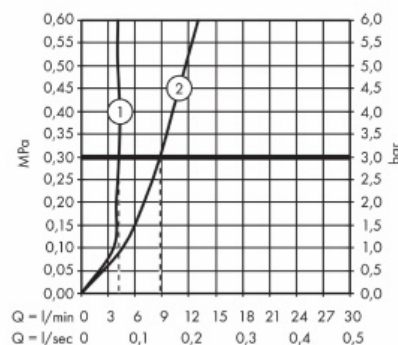

Brand : Axor, Germany
 Name : Citterio E 3-hole Basin Mixer 170 with Plate
 Item Code : 36116.000
 Designer : Antonio Citterio
 Color / Finish : Chrome
 Dimensions :

Product info:

- consists of: 3-hole basin mixer, pop-up waste set
- ComfortZone 170
- projection 165 mm
- spray type: normal spray
- flow rate at 3 bar: 5 l/min
- ceramic valves hot/ cold 180°
- suitable for continuous flow water heaters

Add-ons :

- 2 x angle valve 1/2 x 3/8 w/ conical nut
- 1 x p-trap

Technology

Flowchart

① with flow limiter
 ② without flow limiter

Flushing of pipe must be done before fittings are installed. Failure to do so voids the warranty.