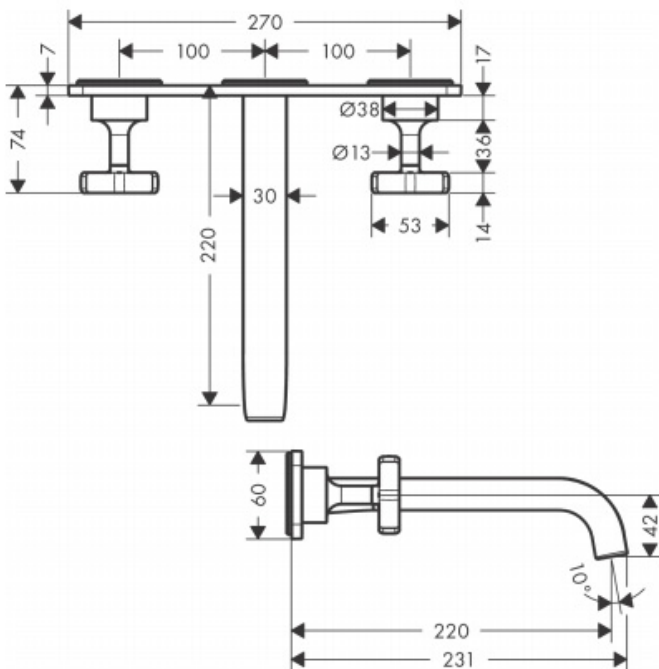

Brand : Axor, Germany
 Name : Citterio E 3-hole Basin Mixer
 Wall-mounted
 Item Code : 36115.000
 Designer : Antonio Citterio
 Color / Finish : Chrome
 Dimensions :

Product info:

- consists of: 3-hole basin mixer for concealed installation wall-mounted, waste set
- projection 220 mm
- spray type: laminar spray
- flow rate at 3 bar: 5 l/min
- ceramic valves hot/ cold 180°
- suitable for continuous flow water heaters
- non-closing waste set
- connection type: basic set
- connection dimension: DN15

Add-ons :

- 1 x 10303.180 basic set for 3-hole wall basin mixer
- 1 x p-trap

Technology

Flowchart

Flushing of pipe must be done before fittings are installed. Failure to do so voids the warranty.

Follow cleaning instructions and avoid using any harmful chemicals.