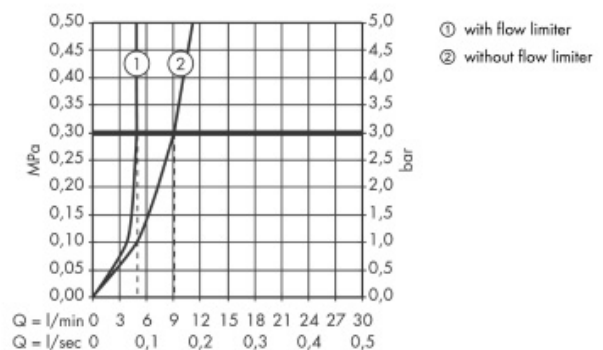

Add-ons :

- 1 x 10303.180 basic set for 3-hole wall basin mixer
- 1 x p-trap

Technology

Flowchart

Flushing of pipe must be done before fittings are installed. Failure to do so voids the warranty.

Follow cleaning instructions and avoid using any harmful chemicals.