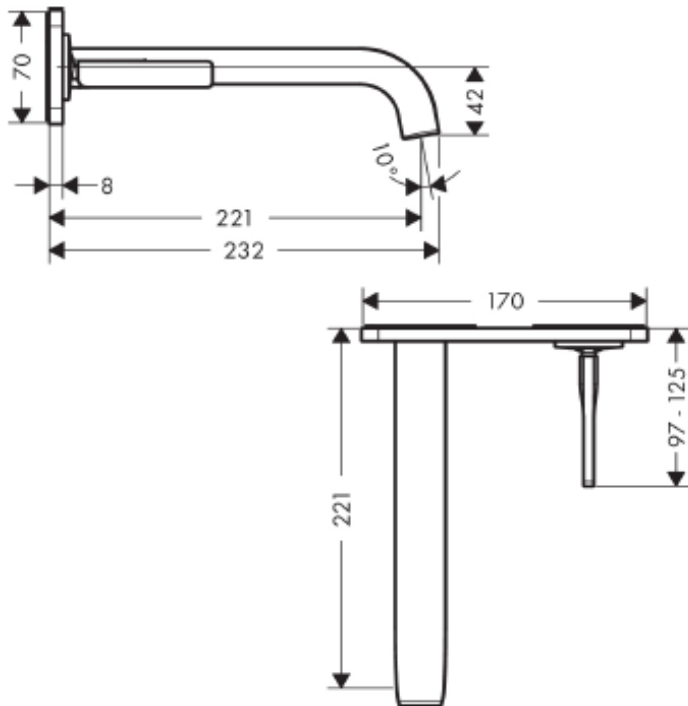

Technical Informations:

REMINDER:	Pipe flushing must be done before faucets are installed. Failure to do so voids the warranty.
	Do not use cleaners containing abrasive cleansers, ammonia, bleach, acids, waxes, alcohol, solvents or other products not recommended for chrome.
	All information is for reference only, installation shall always be based on the actual product delivered.