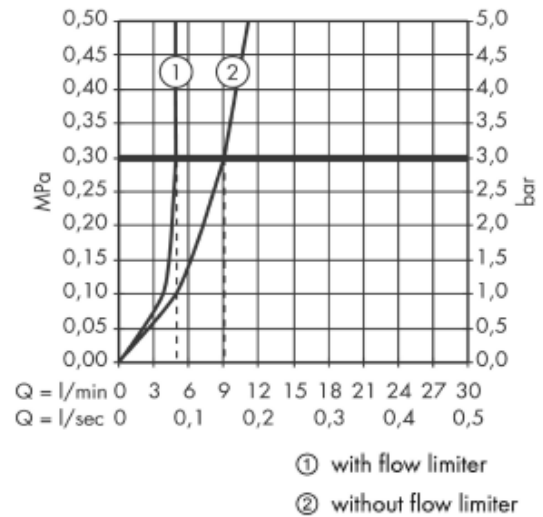

Technical Informations:

REMINDER:	Pipe flushing must be done before faucets are installed. Failure to do so voids the warranty.
	Do not use cleaners containing abrasive cleansers, ammonia, bleach, acids, waxes, alcohol, solvents or other products not recommended for chrome.
	All information is for reference only, installation shall always be based on the actual product delivered.