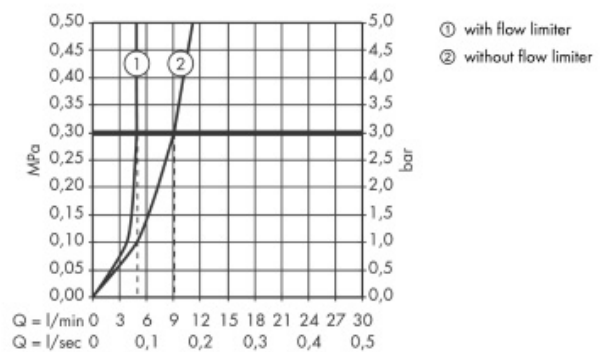

Brand : Axor, Germany
 Name : Citterio E 2-hole Basin Mixer
 Wall-mounted, with Plate
 Item Code : 36114.000
 Designer : Antonio Citterio
 Color / Finish : Chrome
 Dimensions :

Product info:

- consists of: single lever basin mixer for concealed installation wall-mounted, waste set
- projection 221 mm
- spray type: laminar spray
- flow rate at 3 bar: 5 l/min
- joystick ceramic cartridge
- suitable for continuous flow water heaters
- non-closing waste set
- connection type: basic set
- handle can be positioned on the right or left, depends on the basic set installation

Add-ons :

- 1 x 13622.180 basic set for 2-hole wall basin mixer
- 1 x p-trap

Technology

Flowchart

Flushing of pipe must be done before fittings are installed. Failure to do so voids the warranty.

Follow cleaning instructions and avoid using any harmful chemicals.