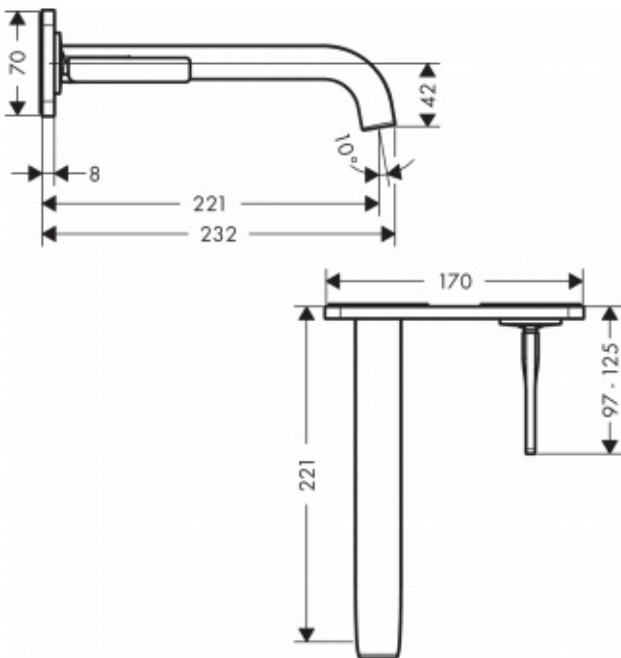

Brand : Axor, Germany
 Name : Citterio E 2-hole Basin Mixer
 Wall-mounted, with Plate
 Item Code : 36114.000
 Designer : Antonio Citterio
 Color / Finish : Chrome
 Dimensions :

Product info:

- consists of: single lever basin mixer for concealed installation wall-mounted, waste set
- projection 221 mm
- spray type: laminar spray
- flow rate at 3 bar: 5 l/min
- joystick ceramic cartridge
- suitable for continuous flow water heaters
- non-closing waste set
- connection type: basic set
- handle can be positioned on the right or left, depends on the basic set installation

Add-ons :

- 1 x 13622.180 basic set for 2-hole wall basin mixer
- 1 x p-trap

Technology

Flowchart

Flushing of pipe must be done before fittings are installed. Failure to do so voids the warranty.

Follow cleaning instructions and avoid using any harmful chemicals.