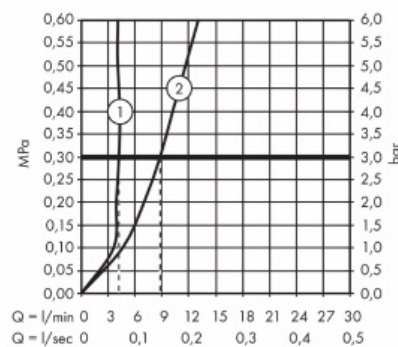

Add-ons :

- 2 x angle valve 1/2 x 3/8 w/ conical nut
- 1 x p-trap

Technology

Flowchart

Flushing of pipe must be done before fittings are installed. Failure to do so voids the warranty.

Follow cleaning instructions and avoid using any harmful chemicals.