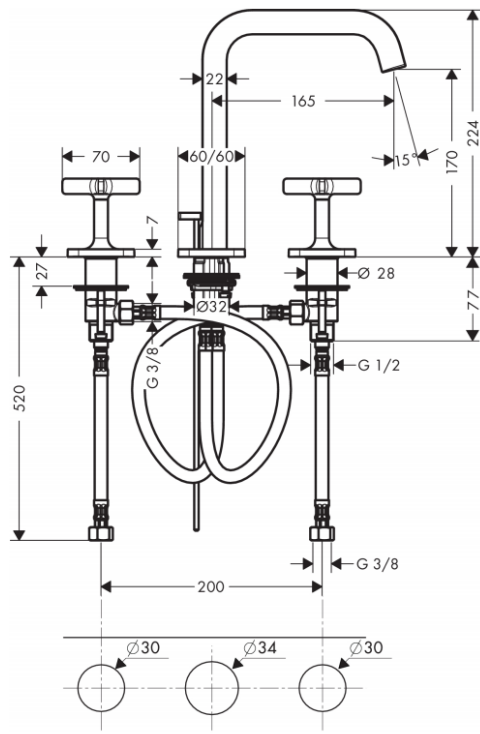

Brand : Axor, Germany
 Name : Citterio E 3-hole Basin Mixer 170
 Item Code : 36108.300
 Designer : Antonio Citterio
 Color / Finish : Polished Red Gold
 Dimensions :

Product info:

- consists of: 3-hole basin mixer, pop-up waste set
- ComfortZone 170
- projection 165 mm
- spray type: normal spray
- flow rate at 3 bar: 5 l/min
- ceramic valves hot/ cold 180°
- suitable for continuous flow water heaters

Add-ons :

- 2 x angle valve 1/2 x 3/8 w/ conical nut
- 1 x p-trap

Technology

Flowchart

Flushing of pipe must be done before fittings are installed. Failure to do so voids the warranty.

Follow cleaning instructions and avoid using any harmful chemicals.