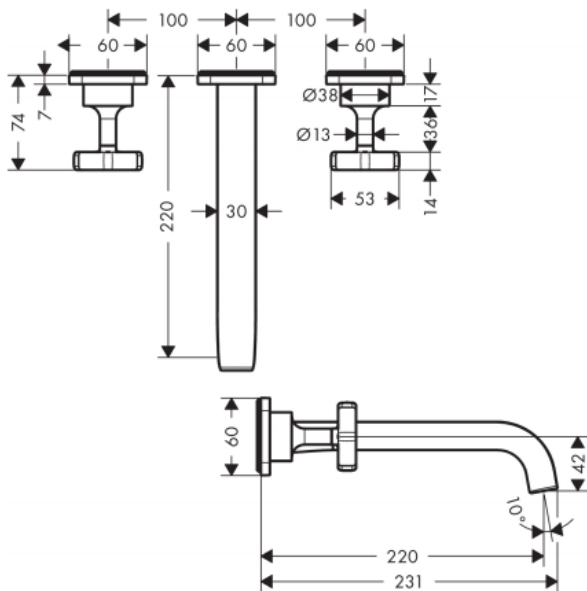

Brand : Axor, Germany
 Name : Citterio E 3-hole Basin Mixer
 Wall-mounted
 Item Code : 36107.000
 Designer : Antonio Citterio
 Color / Finish : Chrome
 Dimensions :

Product info:

- consists of: 3-hole basin mixer for concealed installation wall-mounted, non-closing waste set
- projection 220 mm
- spray type: laminar spray
- flow rate at 3 bar: 5 l/min
- ceramic valves hot/ cold 180°
- suitable for continuous flow water heaters

Add-ons :

- 1 x 10303.180 basic set for 3-hole wall basin mixer

Technology

Flowchart

Flushing of pipe must be done before fittings are installed. Failure to do so voids the warranty.

Follow cleaning instructions and avoid using any harmful chemicals.