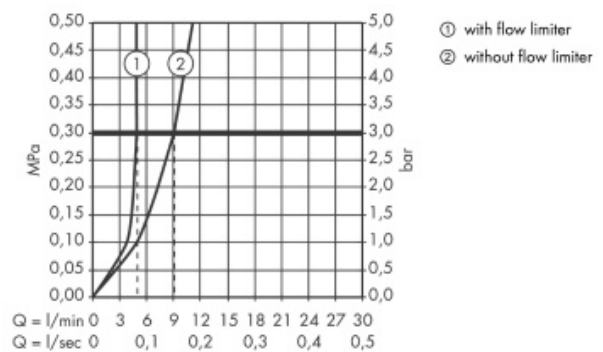

Add-ons :

- 1 x 10303.180 basic set for 3-hole wall basin mixer

Technology

Flowchart

Flushing of pipe must be done before fittings are installed. Failure to do so voids the warranty.

Follow cleaning instructions and avoid using any harmful chemicals.