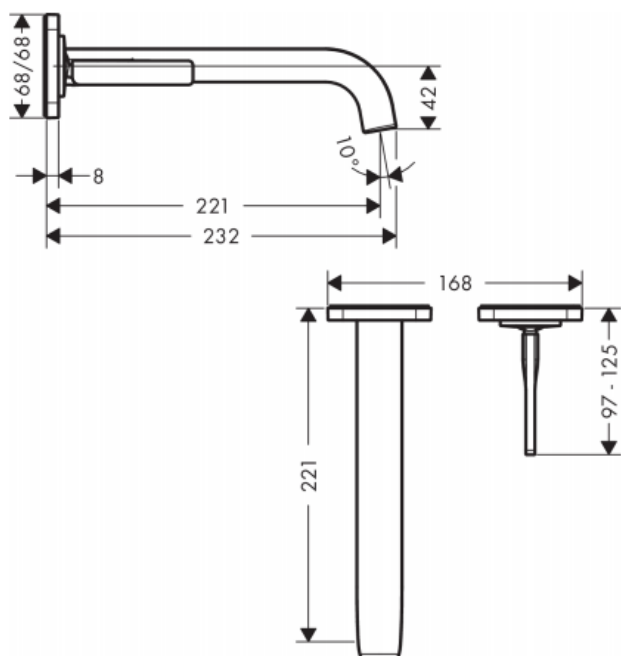

Brand : Axor, Germany
 Name : Citterio E 2-hole Basin Mixer
 Wall-mounted
 Item Code : 36106.000
 Designer : Antonio Citterio
 Color / Finish : Chrome
 Dimensions :

Product info:

- consists of: single lever basin mixer for concealed installation wall-mounted, non-closing waste set
- projection 221 mm
- spray type: laminar spray
- flow rate at 3 bar: 5 l/min
- joystick ceramic cartridge
- suitable for continuous flow water heaters
- handle can be positioned on the right or left, depends on the basic set installation

Add-ons :

- 1 x 13622.180 basic set for 2-hole wall basin mixer
- 1 x p-trap

Technology

Flowchart

Flushing of pipe must be done before fittings are installed. Failure to do so voids the warranty.

Follow cleaning instructions and avoid using any harmful chemicals.