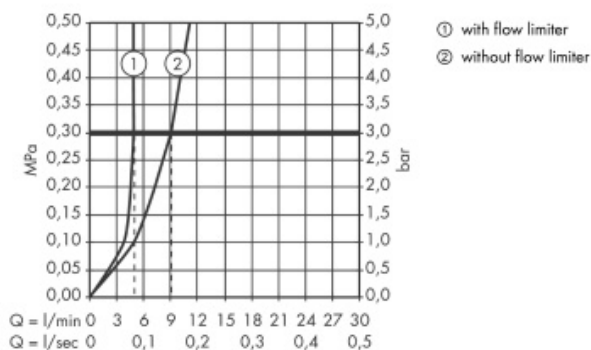

Add-ons :

- 1 x 13622.180 basic set for 2-hole wall basin mixer
- 1 x p-trap

Technology

Flowchart

Flushing of pipe must be done before fittings are installed. Failure to do so voids the warranty.

Follow cleaning instructions and avoid using any harmful chemicals.