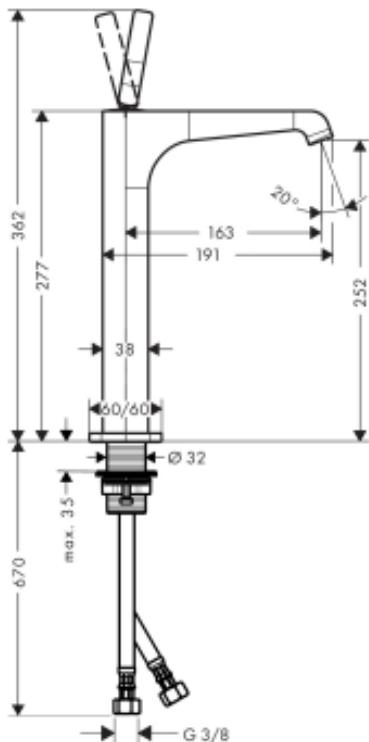

Brand : Axor, Germany
 Name : Citterio E Single Lever Basin Mixer 250
 Item Code : 36104.300
 Designer : Antonio Citterio
 Color / Finish : Polished Red Gold
 Dimensions :

Product info:

- consists of: single lever basin mixer, non-closing waste set
- ComfortZone 250
- projection 163 mm
- spray type: laminar spray
- flow rate at 3 bar: 5 l/min
- joystick ceramic cartridge
- suitable for continuous flow water heaters

Add-ons :

- 2 x angle valve 1/2 x 3/8 w/ conical nut
- 1 x p-trap

Technology

Flowchart

① with flow limiter
 ② without flow limiter

Flushing of pipe must be done before fittings are installed. Failure to do so voids the warranty.