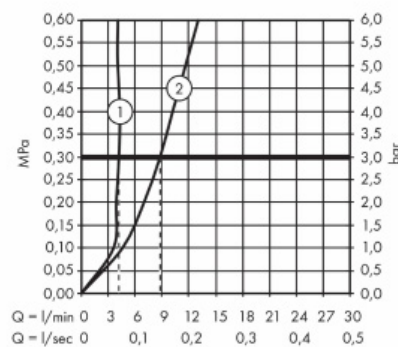

Add-ons :

- 2 x angle valve 1/2 x 3/8 w/ conical nut
- 1 x p-trap

Technology

Flowchart

① with flow limiter
 ② without flow limiter

Flushing of pipe must be done before fittings are installed. Failure to do so voids the warranty.