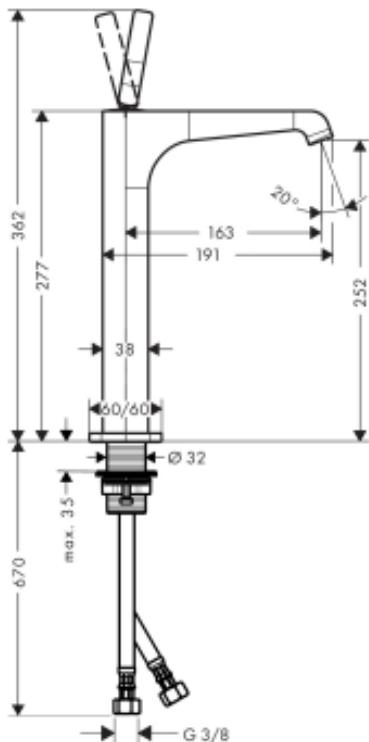

Brand : Axor, Germany  
 Name : Citterio E Single Lever Basin Mixer 250  
 Item Code : 36104.000  
 Designer : Antonio Citterio  
 Color / Finish : Chrome  
 Dimensions :

#### Product info:

- consists of: single lever basin mixer, non-closing waste set
- ComfortZone 250
- projection 163 mm
- spray type: laminar spray
- flow rate at 3 bar: 5 l/min
- joystick ceramic cartridge
- suitable for continuous flow water heaters

#### Add-ons :

- 2 x angle valve 1/2 x 3/8 w/ conical nut
- 1 x p-trap