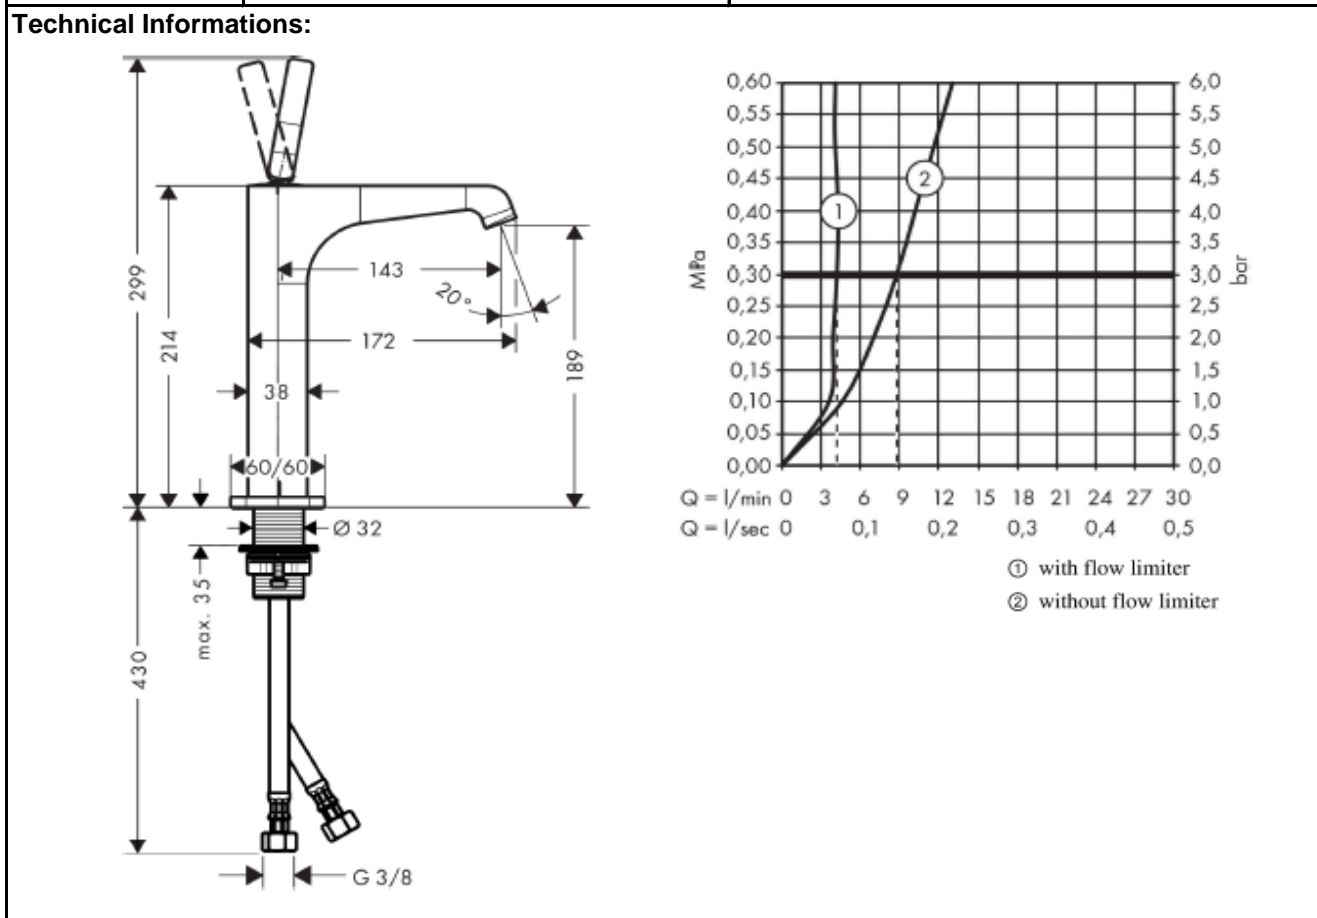

SPECIFICATION SHEET - fittings

BRAND:	AXOR[®]	Product Photo: 
ORIGIN:	Germany	
SERIES:	Citterio E	
PRODUCT DESCRIPTION:	Single lever washbasin mixer without waste • ComfortZone 190 • flow rate: 5 l/min	
MODEL No.	36103.000	
FINISH/COLOUR:	Chrome-plated	
DIMENSIONS:	172mm L x 299mm H 143mm spout projection	
OPTIONAL MATCHING PARTS:	2x angle valve 1/2"x10mm 1x basin waste trap 1 1/4" pop-up waste set G 1 1/4"	