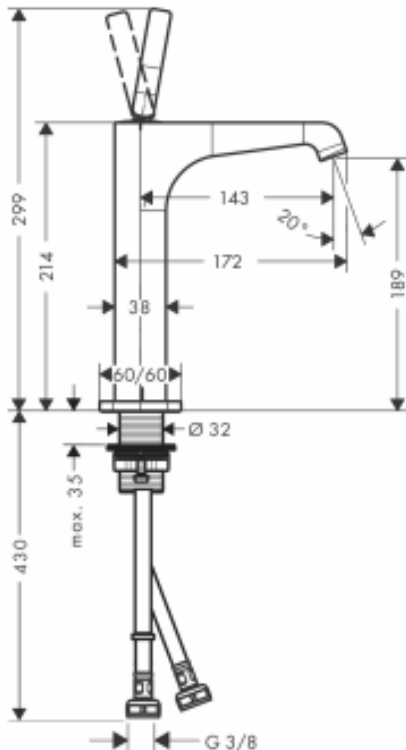

Brand : Axor, Germany
 Name : Citterio E Single Lever Basin Mixer 190
 Item Code : 36103.000
 Designer : Antonio Citterio
 Color / Finish : Chrome
 Dimensions :

Product info:

- consists of: single lever basin mixer, non-closing waste set
- ComfortZone 190
- projection 143 mm
- spray type: laminar spray
- flow rate at 3 bar: 5 l/min
- joystick ceramic cartridge
- suitable for continuous flow water heaters

Add-ons :

- 2 x angle valve 1/2 x 3/8 w/ conical nut
- 1 x p-trap

Technology

Flowchart

① with flow limiter
 ② without flow limiter

Flushing of pipe must be done before fittings are installed. Failure to do so voids the warranty.