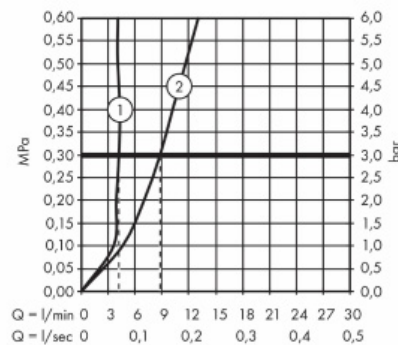

Brand : Axor, Germany
 Name : Citterio E Single Lever Basin Mixer 190
 Item Code : 36103.000
 Designer : Antonio Citterio
 Color / Finish : Chrome
 Dimensions :

Product info:

- consists of: single lever basin mixer, non-closing waste set
- ComfortZone 190
- projection 143 mm
- spray type: laminar spray
- flow rate at 3 bar: 5 l/min
- joystick ceramic cartridge
- suitable for continuous flow water heaters

Add-ons :

- 2 x angle valve 1/2 x 3/8 w/ conical nut
- 1 x p-trap

Technology

Flowchart

① with flow limiter
 ② without flow limiter

Flushing of pipe must be done before fittings are installed. Failure to do so voids the warranty.