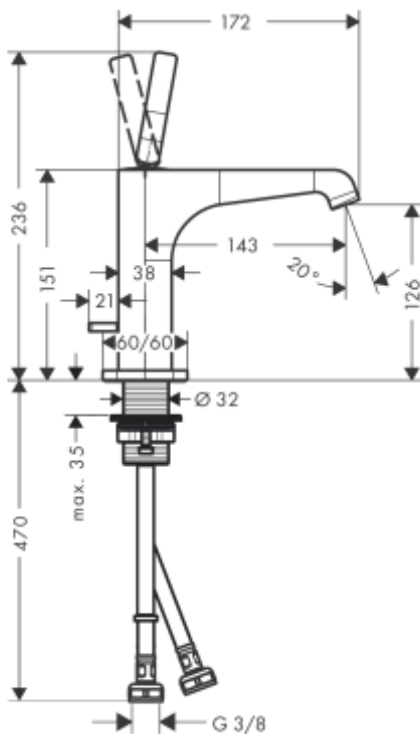

Brand : Axor, Germany
 Name : Citterio E Single Lever Basin Mixer 130
 Item Code : 36100.300
 Designer : Antonio Citterio
 Color / Finish : Polished Red Gold
 Dimensions :

Product info:

- consists of: single lever basin mixer, pop-up waste set
- ComfortZone 130
- projection 143 mm
- laminar spray
- flow rate at 3 bar: 5 l/min
- joystick ceramic cartridge
- suitable for continuous flow water heaters

Add-ons :

- 2 x angle valve 1/2 x 3/8 w/ conical nut
- 1 x p-trap

Technology

Flowchart

① with flow limiter
 ② without flow limiter

Flushing of pipe must be done before fittings are installed. Failure to do so voids the warranty.