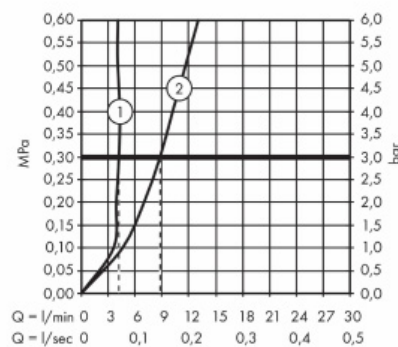

Brand : Axor, Germany
 Name : Citterio E Single Lever Basin Mixer 130
 Item Code : 36100.000
 Designer : Antonio Citterio
 Color / Finish : Chrome
 Dimensions :

Product info:

- consists of: single lever basin mixer, pop-up waste set
- ComfortZone 130
- projection 143 mm
- laminar spray
- flow rate at 3 bar: 5 l/min
- joystick ceramic cartridge
- suitable for continuous flow water heaters

Add-ons :

- 2 x angle valve 1/2 x 3/8 w/ conical nut
- 1 x p-trap

Technology

Flowchart

① with flow limiter
 ② without flow limiter

Flushing of pipe must be done before fittings are installed. Failure to do so voids the warranty.