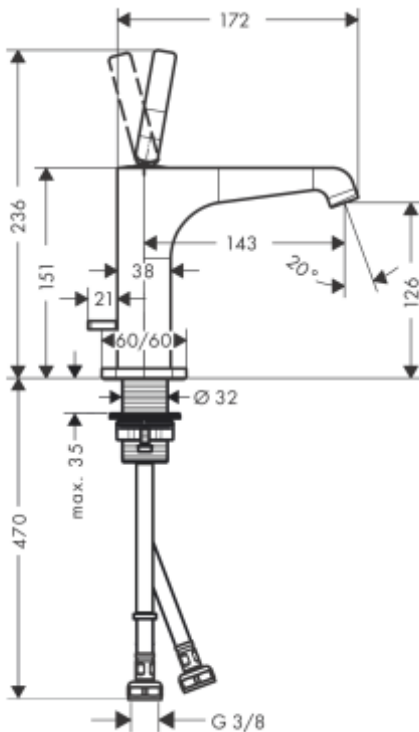

Brand : Axor, Germany
 Name : Citterio E Single Lever Basin Mixer 130
 Item Code : 36100.000
 Designer : Antonio Citterio
 Color / Finish : Chrome
 Dimensions :

Product info:

- consists of: single lever basin mixer, pop-up waste set
- ComfortZone 130
- projection 143 mm
- laminar spray
- flow rate at 3 bar: 5 l/min
- joystick ceramic cartridge
- suitable for continuous flow water heaters

Add-ons :

- 2 x angle valve 1/2 x 3/8 w/ conical nut
- 1 x p-trap

Technology

Flowchart

① with flow limiter
 ② without flow limiter

Flushing of pipe must be done before fittings are installed. Failure to do so voids the warranty.