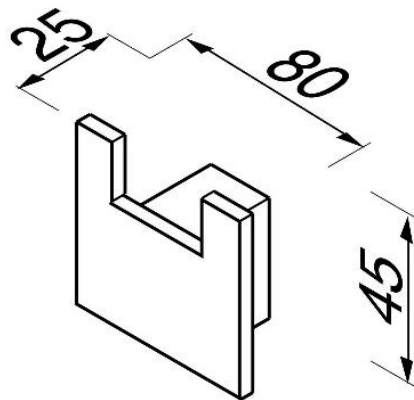

Brand : GEESA, Netherlands
Name : MODERN ART Double Hook
Item Code : 3515-02
Designer : Geesa
Color / Finish : Chrome
Dimensions : Overall (LxWxH in cm)
8 x 2.5 x 4.5cm

Product info:

- Material: Metal

Flushing of pipe must be done before fittings are installed. Failure to do so voids the warranty.