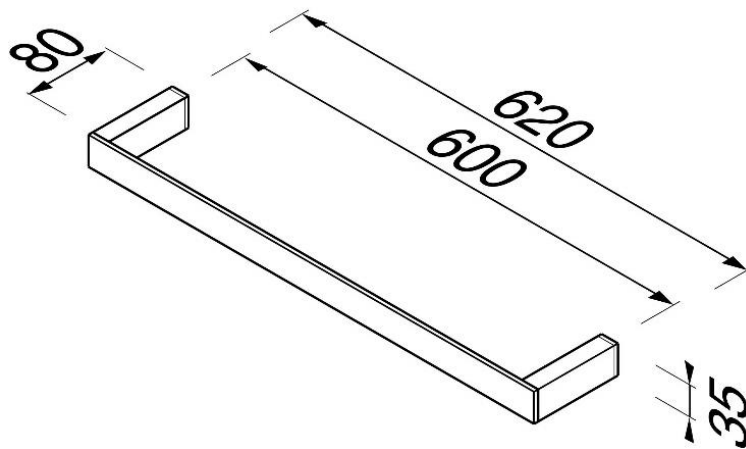

Brand : GEESA, Netherlands
Name : MODERN ART Towel Rail 60cm
Item Code : 3507-0260
Designer : Geesa
Color / Finish : Chrome
Dimensions : Overall (LxWxH in cm)
62 x 8 x 3.5cm

Product info:

- Material: Metal