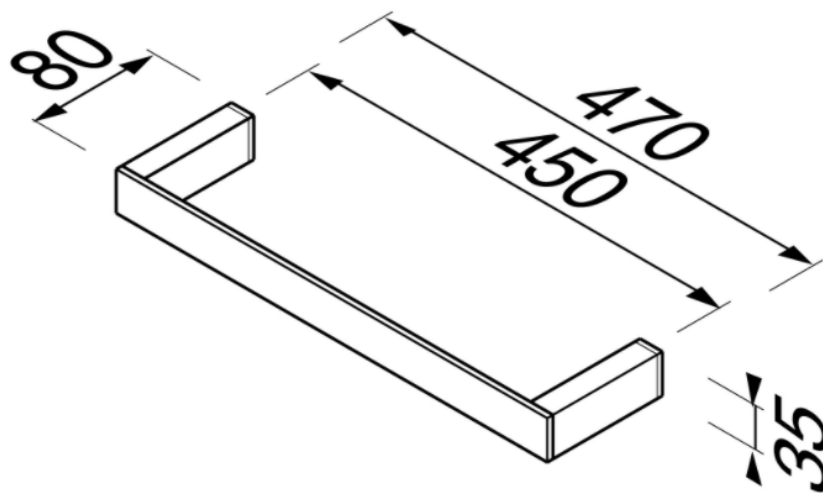

Brand : GEESA, Netherlands
Name : MODERN ART Towel Rail 45cm
Item Code : 3507-0245
Designer : Geesa
Color / Finish : Chrome
Dimensions : Overall (LxWxH in cm)
47 x 8 x 3.5cm

Product info:

- Material: Metal