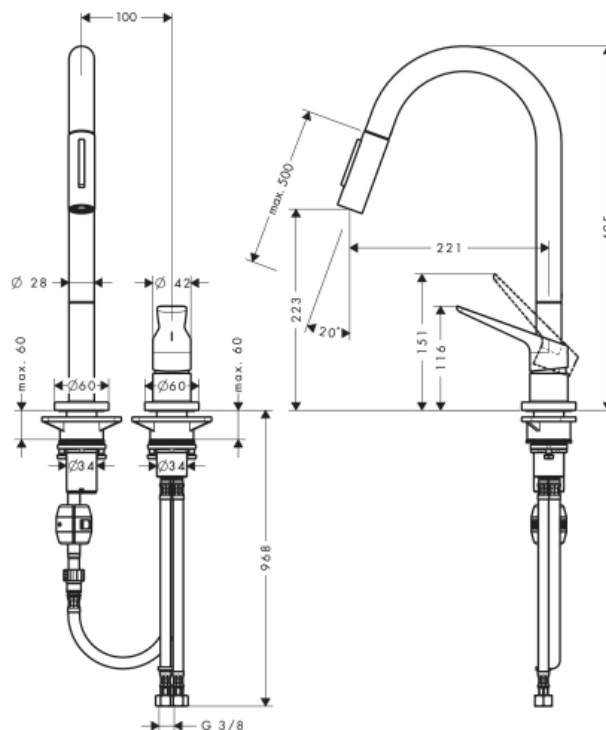

Brand : AXOR, Germany
Name : CITTERIO M Sink mixer
Item Code : 34822.000
Designer : Antonio Citterio
Color / Finish: Chrome
Dimensions : Overall (LxWxH in cm)

Product info:

- ComfortZone 220
- swivel range adjustable in 3 steps 110° or 150°
- normal spray, shower spray
- lockable shower spray, spray returns through pressing spray diverter
- MagFit magnetic shower support
- quick connect hose
- maximum flow rate at 3 bar: 9 l/min
- temperature limitation adjustable
- suitable for continuous flow water heaters

Add-ons:

- 2 x C406281 angle valve

Flushing of pipe must be done before fittings are installed. Failure to do so voids the warranty.

Follow cleaning instructions and avoid using any harmful chemicals.

All information is for reference only. Installation shall always be based on the specs provided with actual delivered items.