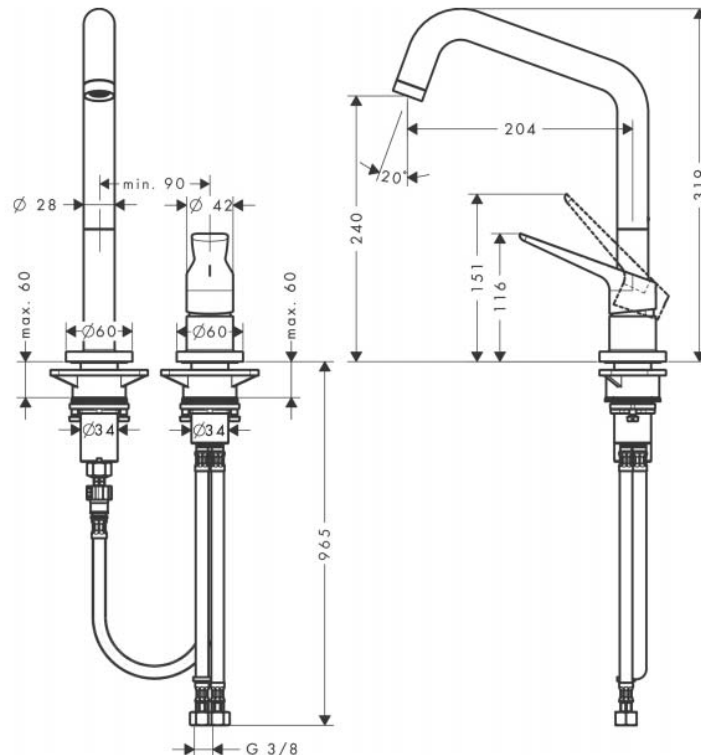

Brand : AXOR, Germany
 Name : CITTERIO M Sink mixer
 Item Code : 34820.000
 Designer : Antonio Citterio
 Color / Finish: Chrome
 Dimensions : Overall (LxWxH in cm)

Product info:

- ComfortZone 240
- swivel range adjustable in 3 steps 110°, 150° or 360°
- normal spray
- quick connect hose
- maximum flow rate at 3 bar: 11 l/min
- temperature limitation adjustable
- suitable for continuous flow water heaters

Add-ons:

- 2 x C406281 angle valve

Flushing of pipe must be done before fittings are installed. Failure to do so voids the warranty.

Follow cleaning instructions and avoid using any harmful chemicals.

All information is for reference only. Installation shall always be based on the specs provided with actual delivered items.