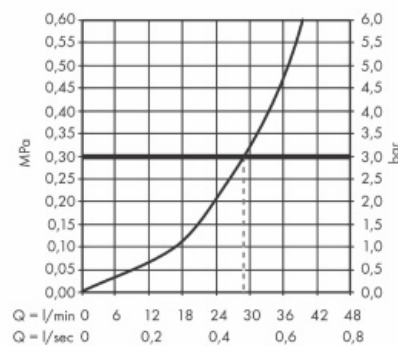

Flowchart

Flushing of pipe must be done before fittings are installed. Failure to do so voids the warranty.

Follow cleaning instructions and avoid using any harmful chemicals.

All information is for reference only. Installation shall always be based on the specs provided with actual delivered items.

For more info, visit www.kuysen.com