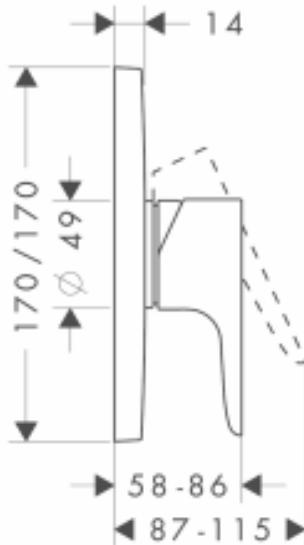

Brand : Axor, Germany
 Name : Citterio M Single Lever Shower Mixer for Concealed Installation
 Item Code : 34625.000
 Designer : Antonio Citterio
 Color / Finish : Chrome
 Dimensions :

Product info:

- 1 function
- flow rate at 3 bar: 29 l/min
- ceramic cartridge
- min. operating pressure: 1 bar
- max. operating pressure: 10 bar
- temperature limitation adjustable
- with silencer
- suitable for continuous flow water heaters

Add-ons :

- 1 x 01800.180 universal ibox
- 1 x 97759.000 coupling set

Flowchart

Flushing of pipe must be done before fittings are installed. Failure to do so voids the warranty.

Follow cleaning instructions and avoid using any harmful chemicals.