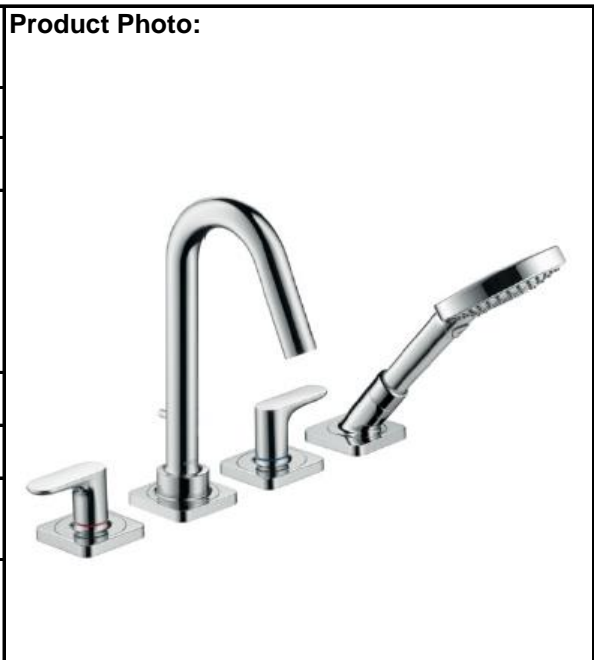

SPECIFICATION SHEET - fittings

BRAND:	AXOR®
ORIGIN:	Germany
SERIES:	Citterio M
PRODUCT DESCRIPTION:	4-hole rim-mounted bath mixer <ul style="list-style-type: none"> • with lever handles and escutcheons • with handshower 120 3jet • spray type: normal spray • maximum handshower length: 1.10m
MODEL No.	34444.000
FINISH/COLOUR:	Chrome-plated
DIMENSIONS:	280mm height 135mm spout projection
OPTIONAL MATCHING PARTS:	