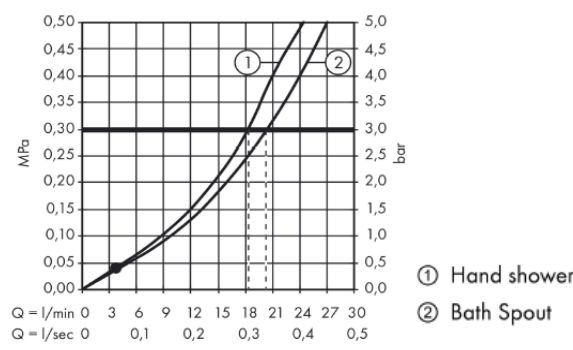

Technical Informations:

REMINDER: Pipe flushing must be done before faucets are installed. Failure to do so voids the warranty.
Do not use cleaners containing abrasive cleansers, ammonia, bleach, acids, waxes, alcohol, solvents or other products not recommended for chrome.
All information is for reference only, installation shall always be based on the actual product delivered.