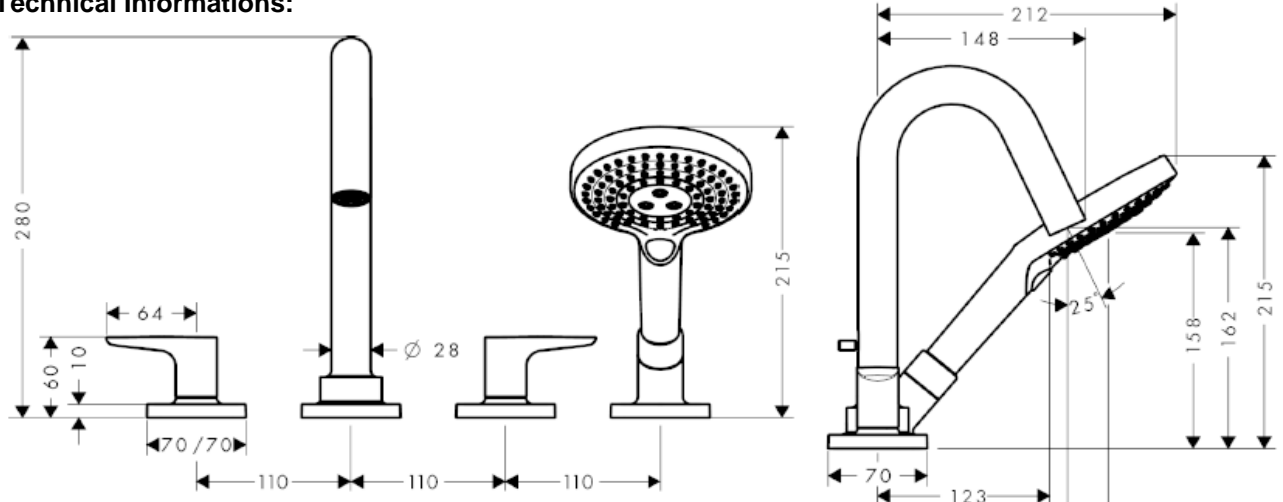

SPECIFICATION SHEET - fittings

BRAND:	AXOR®
ORIGIN:	Germany
SERIES:	Citterio M
PRODUCT DESCRIPTION:	4-hole rim-mounted bath mixer <ul style="list-style-type: none"> • with lever handles and escutcheons • with handshower 120 3jet • spray type: normal spray • maximum handshower length: 1.10m
MODEL No.	34444.000
FINISH/COLOUR:	Chrome-plated
DIMENSIONS:	280mm height 135mm spout projection
OPTIONAL MATCHING PARTS:	

Technical Informations:

REMINDER: Pipe flushing must be done before faucets are installed. Failure to do so voids the warranty.
 Do not use cleaners containing abrasive cleansers, ammonia, bleach, acids, waxes, alcohol, solvents or other products not recommended for chrome.
 All information is for reference only, installation shall always be based on the actual product delivered.