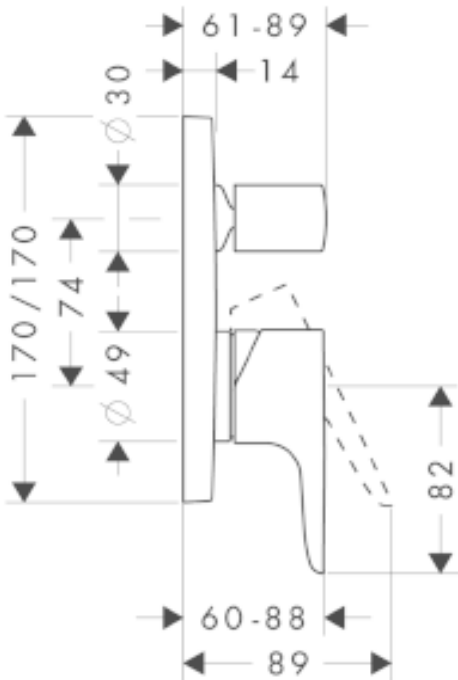

SPECIFICATION SHEET - fittings

BRAND:	AXOR®	Product Photo:
ORIGIN:	Germany	
SERIES:	Citterio M	
PRODUCT DESCRIPTION:	Finish set bath/shower	
MODEL No.	34425.000	
FINISH/COLOUR:	Chrome-plated	
DIMENSIONS:	170mm x 170mm	
OPTIONAL MATCHING PARTS:		

Technical Informations:

REMINDER:	Pipe flushing must be done before faucets are installed. Failure to do so voids the warranty.
	Do not use cleaners containing abrasive cleansers, ammonia, bleach, acids, waxes, alcohol, solvents or other products not recommended for chrome.
	All information is for reference only, installation shall always be based on the actual product delivered.