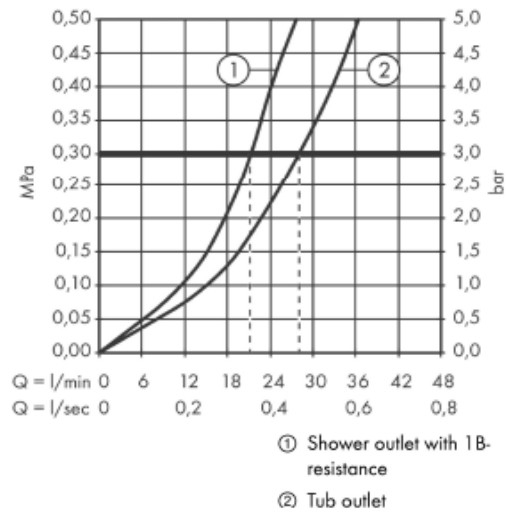

SPECIFICATION SHEET - fittings

BRAND:	AXOR®	Product Photo:
ORIGIN:	Germany	
SERIES:	Citterio M	
PRODUCT DESCRIPTION:	Finish set bath/shower	
MODEL No.	34425.000	
FINISH/COLOUR:	Chrome-plated	
DIMENSIONS:	170mm x 170mm	
OPTIONAL MATCHING PARTS:		

Technical Informations:

REMINDER:	Pipe flushing must be done before faucets are installed. Failure to do so voids the warranty.
	Do not use cleaners containing abrasive cleansers, ammonia, bleach, acids, waxes, alcohol, solvents or other products not recommended for chrome.
	All information is for reference only, installation shall always be based on the actual product delivered.