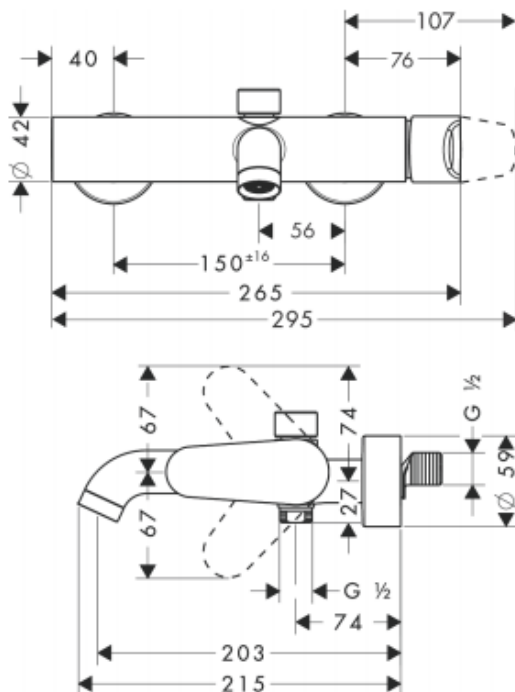

Brand : Axor, Germany  
 Name : Citterio M Single Lever Bath Mixer for Exposed Installation  
 Item Code : 34420.000  
 Designer : Antonio Citterio  
 Color / Finish : Chrome  
 Dimensions :

#### Product info:

- projection 200 mm
- connection type: s-shaped connections
- center distance:  $150 \pm 16$  mm
- spray type mixer: normal spray
- min. operating pressure: 1 bar
- max. operating pressure: 10 bar
- ceramic cartridge
- temperature limitation adjustable
- diverter with automatic resetting
- suitable for continuous flow water heaters