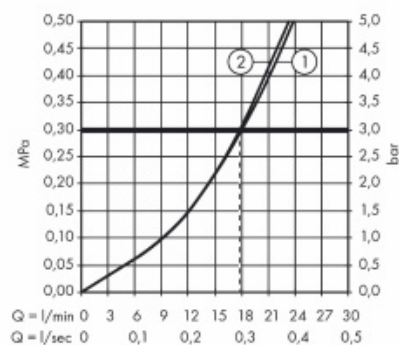

Technology

Flowchart