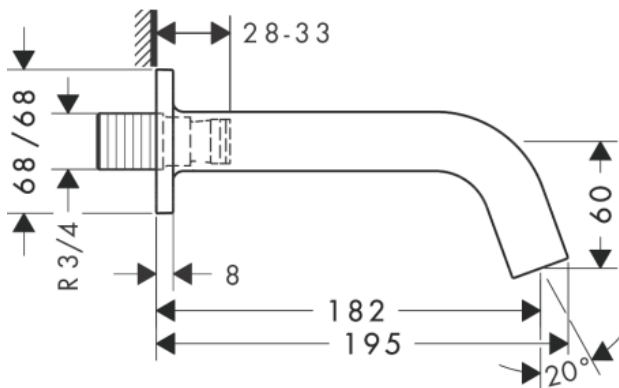

Brand : Axor, Germany
 Name : Citterio M Bath Spout
 Item Code : 34410.000
 Designer : Antonio Citterio
 Color / Finish : Chrome
 Dimensions :

Product info:

- projection 182 mm
- flow rate: 22 l/min
- connection dimension: DN20
- spray type: normal spray

Technology

Flowchart

The consumption was measured in combination with the appropriate fittings (thermostat/mixer/in-wall valve) to reflect actual application in practice.

Flushing of pipe must be done before fittings are installed. Failure to do so voids the warranty.