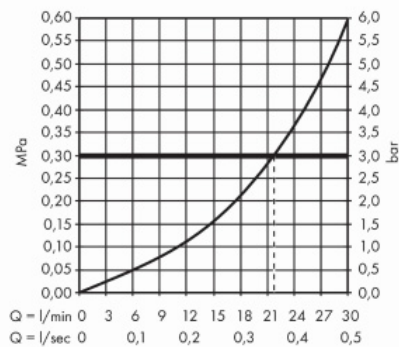

Brand : Axor, Germany
 Name : Citterio M Bath Spout
 Item Code : 34410.000
 Designer : Antonio Citterio
 Color / Finish : Chrome
 Dimensions :

Product info:

- projection 182 mm
- flow rate: 22 l/min
- connection dimension: DN20
- spray type: normal spray

Technology

Flowchart

The consumption was measured in combination with the appropriate fittings (thermostat/mixer/in-wall valve) to reflect actual application in practice.

Flushing of pipe must be done before fittings are installed. Failure to do so voids the warranty.