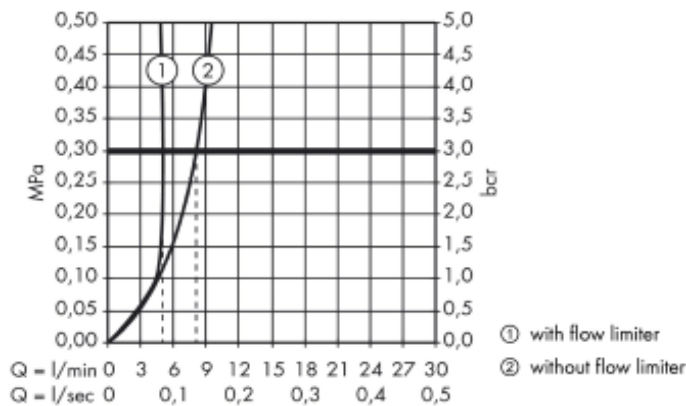

SPECIFICATION SHEET - fittings

BRAND:	AXOR®	Product Photo:
ORIGIN:	Germany	
SERIES:	Citterio M	
PRODUCT DESCRIPTION:	Finish set with plate Wall-mounted 3-hole basin mixer • flow rate: 5 l/min	
MODEL No.	34316.000	
FINISH/COLOUR:	Chrome-plated	
DIMENSIONS:	236mm L 226mm spout projection	
OPTIONAL MATCHING PARTS:	1x basin waste trap 1¼"	

Technical Informations:

REMINDER:	Pipe flushing must be done before faucets are installed. Failure to do so voids the warranty.
	Do not use cleaners containing abrasive cleansers, ammonia, bleach, acids, waxes, alcohol, solvents or other products not recommended for chrome.
	All information is for reference only, installation shall always be based on the actual product delivered.