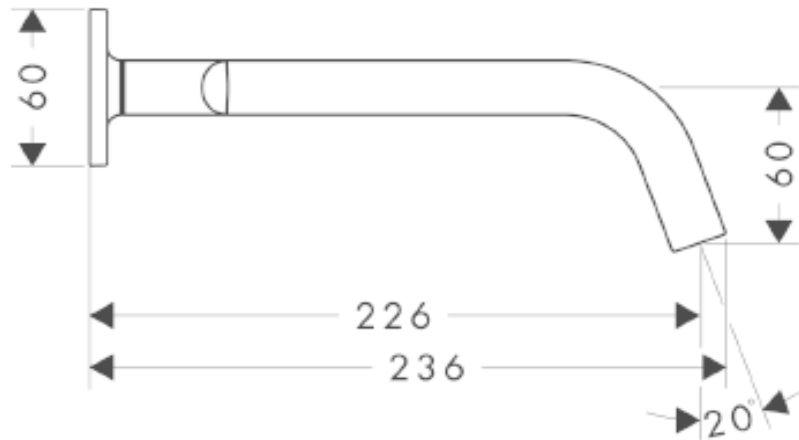

SPECIFICATION SHEET - fittings

BRAND:	AXOR®	Product Photo:
ORIGIN:	Germany	
SERIES:	Citterio M	
PRODUCT DESCRIPTION:	Finish set with plate Wall-mounted 3-hole basin mixer • flow rate: 5 l/min	
MODEL No.	34316.000	
FINISH/COLOUR:	Chrome-plated	
DIMENSIONS:	236mm L 226mm spout projection	
OPTIONAL MATCHING PARTS:	1x basin waste trap 1¼"	

Technical Informations:

REMINDER:	Pipe flushing must be done before faucets are installed. Failure to do so voids the warranty.
	Do not use cleaners containing abrasive cleansers, ammonia, bleach, acids, waxes, alcohol, solvents or other products not recommended for chrome.
	All information is for reference only, installation shall always be based on the actual product delivered.