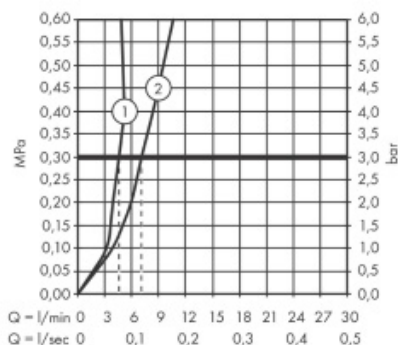

- consists of: 3-hole basin mixer for concealed installation wall-mounted, non-closing waste set
- projection 226 mm
- spray type: normal spray
- flow rate at 3 bar: 5 l/min
- ceramic valves hot/ cold 90°
- suitable for continuous flow water heaters

Add-ons :

- 1 x 10303.180 basic set for 3-hole wall basin mixer
- 1 x p-trap

Technology

Flowchart

Flushing of pipe must be done before fittings are installed. Failure to do so voids the warranty.

Follow cleaning instructions and avoid using any harmful chemicals.