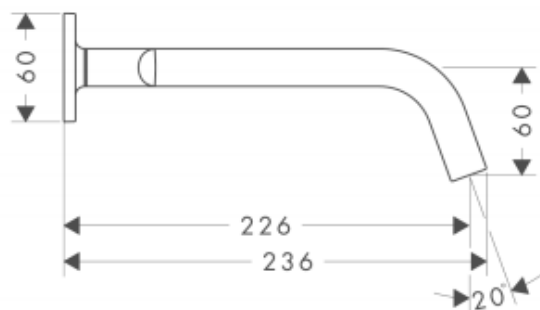

Brand : Axor, Germany
 Name : Citterio M 3-hole Basin Mixer Wall Mounted 226mm Spout, Lever Handle
 Item Code : 34315.000
 Designer : Antonio Citterio
 Color / Finish : Chrome
 Dimensions :

Product info:

- consists of: 3-hole basin mixer for concealed installation wall-mounted, non-closing waste set
- projection 226 mm
- spray type: normal spray
- flow rate at 3 bar: 5 l/min
- ceramic valves hot/ cold 90°
- suitable for continuous flow water heaters

Add-ons :

- 1 x 10303.180 basic set for 3-hole wall basin mixer
- 1 x p-trap

Technology

Flowchart

Flushing of pipe must be done before fittings are installed. Failure to do so voids the warranty.

Follow cleaning instructions and avoid using any harmful chemicals.