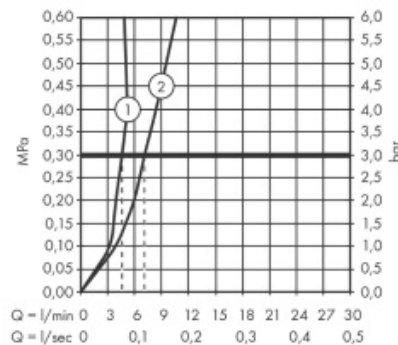

Brand : Axor, Germany
 Name : Citterio M Single lever Bidet Mixer
 Item Code : 34210.000
 Designer : Antonio Citterio
 Color / Finish : Chrome
 Dimensions :

Product info:

- consists of: single lever bidet mixer, pop-up waste set
- projection 116 mm
- aerator with ball pivot
- normal spray
- flow rate at 3 bar: 7,2 l/min
- ceramic cartridge
- temperature limitation adjustable
- suitable for continuous flow water heaters

Add-ons :

- 2 x angle valve 1/2 x 3/8 w/ conical nut
- 1 x bidet p-trap

Technology

Flowchart

① With flow limiter
 ② Without flow limiter

Flushing of pipe must be done before fittings are installed. Failure to do so voids the warranty.