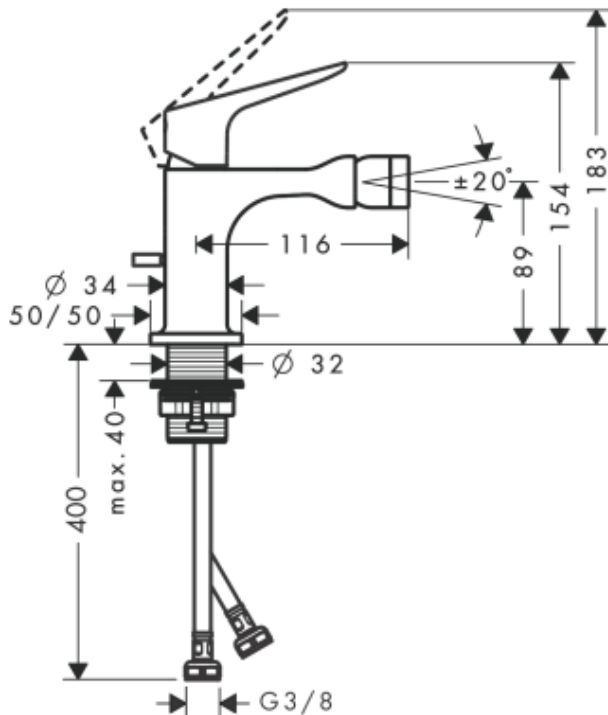

Brand : Axor, Germany
 Name : Citterio M Single lever Bidet Mixer
 Item Code : 34210.000
 Designer : Antonio Citterio
 Color / Finish : Chrome
 Dimensions :

Product info:

- consists of: single lever bidet mixer, pop-up waste set
- projection 116 mm
- aerator with ball pivot
- normal spray
- flow rate at 3 bar: 7,2 l/min
- ceramic cartridge
- temperature limitation adjustable
- suitable for continuous flow water heaters

Add-ons :

- 2 x angle valve 1/2 x 3/8 w/ conical nut
- 1 x bidet p-trap

Technology

Flowchart

① With flow limiter
 ② Without flow limiter

Flushing of pipe must be done before fittings are installed. Failure to do so voids the warranty.